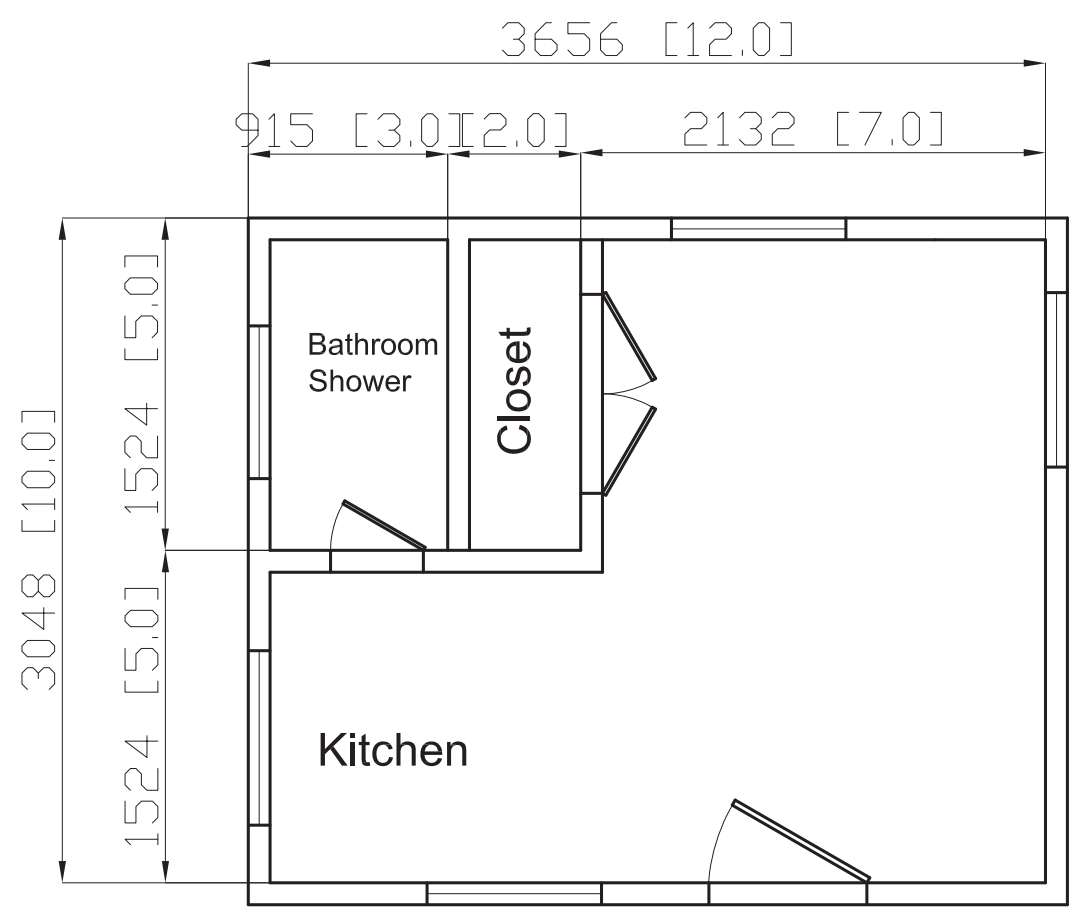

House Layout # 121 120 SQ FT Size 10'x12'
1 Bed Rooms 1 Baths

#010 121 0120 SQ FT 10X12 1BR 1Bath
5.27.10 rev 1N