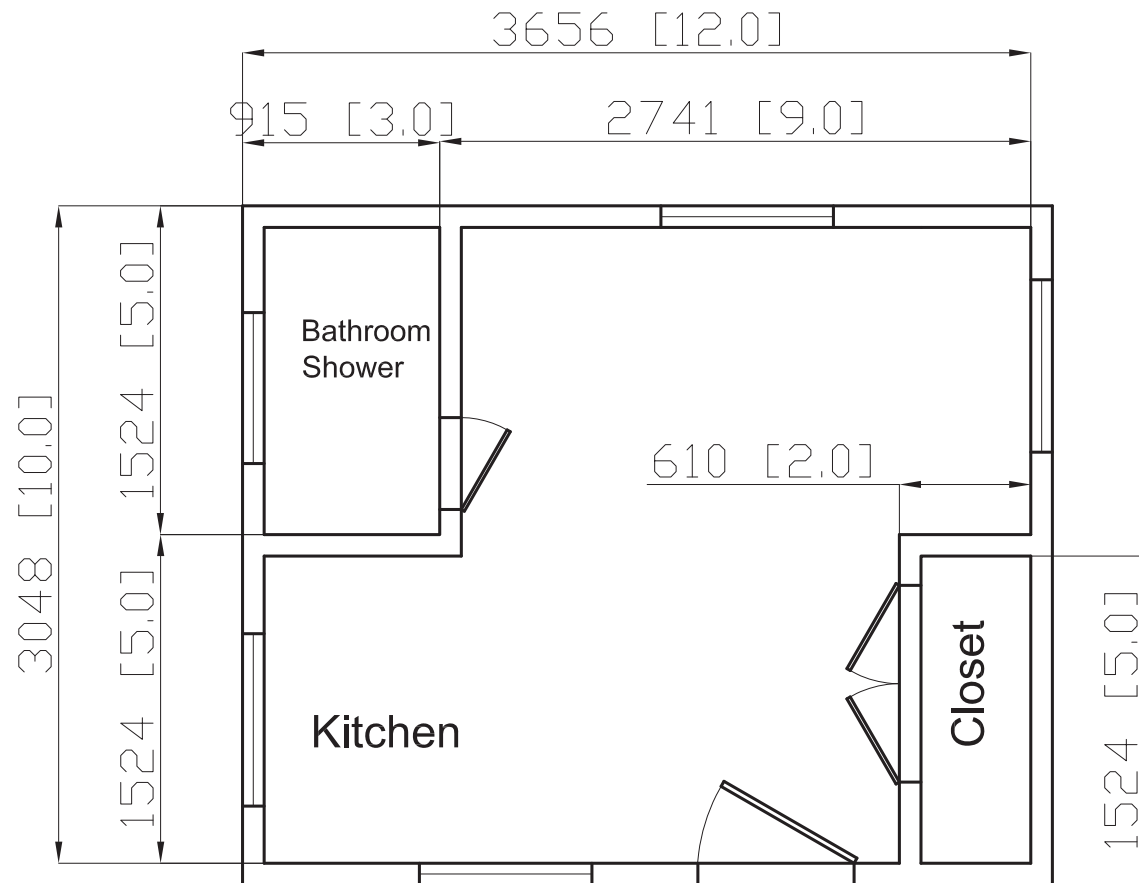

House Layout # 370 120 SQ FT Size 10'x12'
1 Bed Rooms 1 Baths

#110 370 0120 SQ FT 10X12 1BR 1Bath
5.27.10 rev 1N