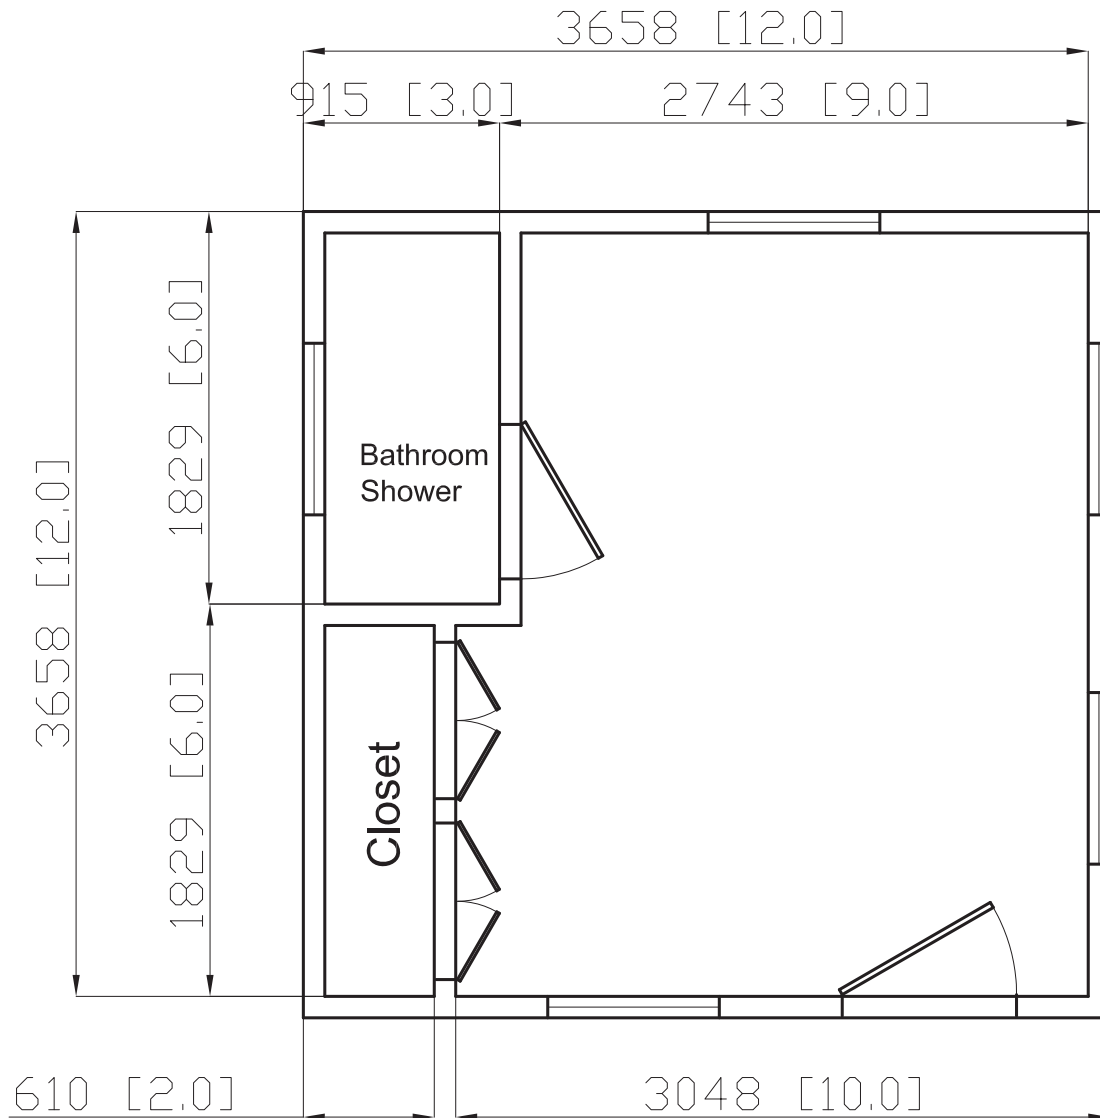

**House Layout # 380** 144 SQ FT Size 12'x12'  
1 Bed Rooms 1 Baths

#110 380 0144 SQ FT 12X12 1BR 1Bath  
5.27.10 rev 1N