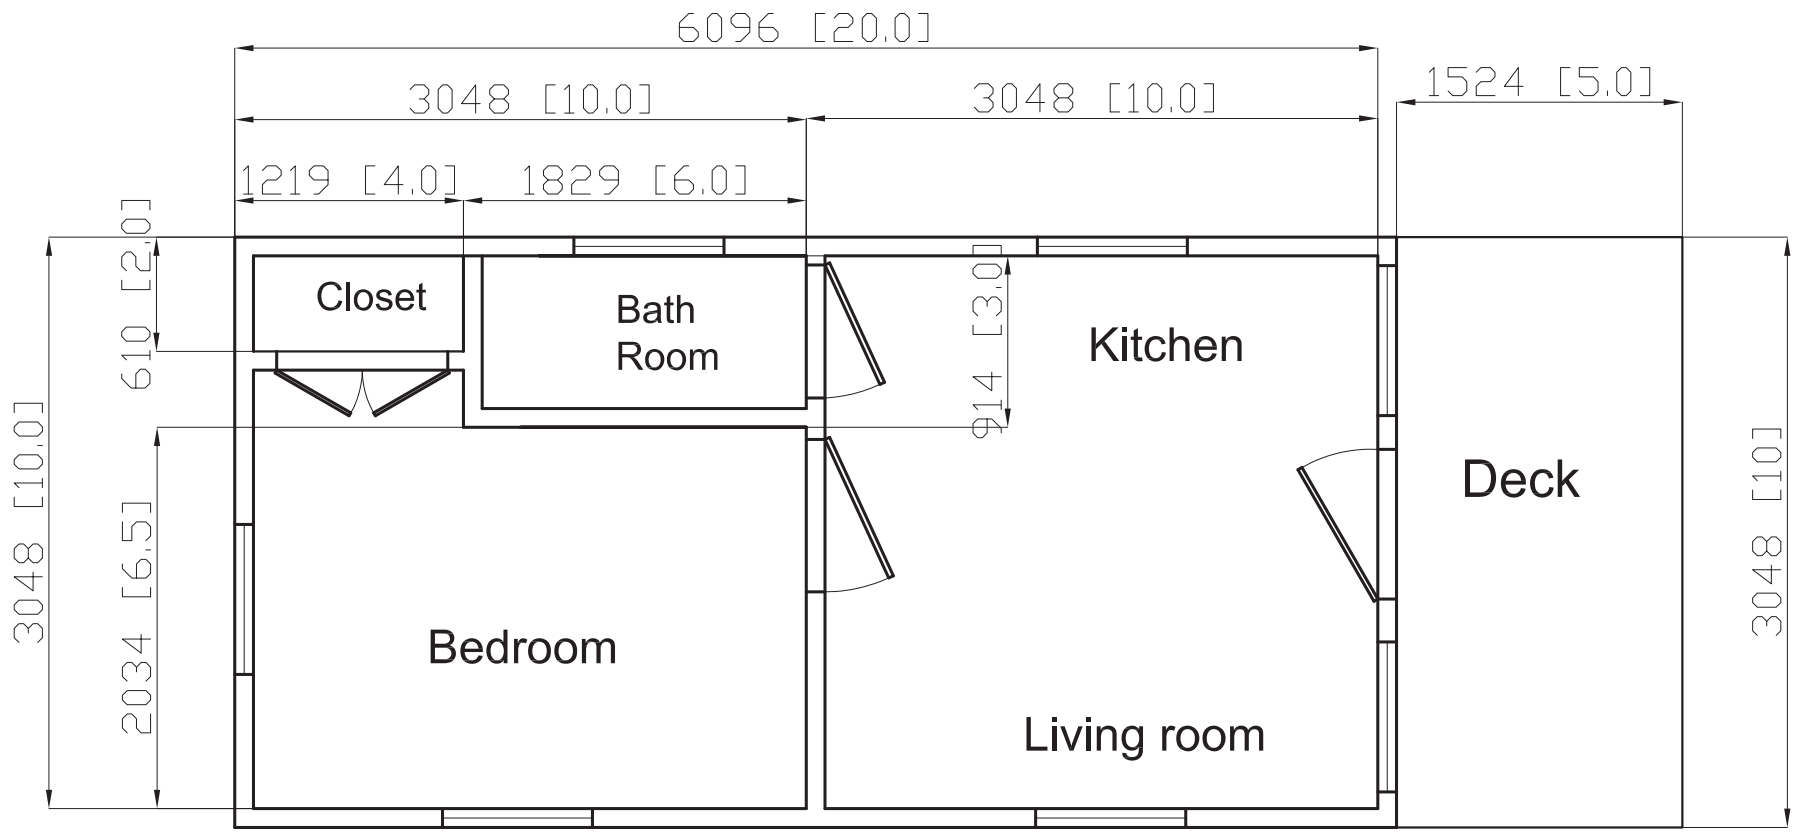

House Layout # 030 200 SQ FT Size 10'x20'

1 Bed Rooms 1 Baths

#110 030 0200 SQ FT 10X20 1BR 1Bath
5.27.10 rev 1N