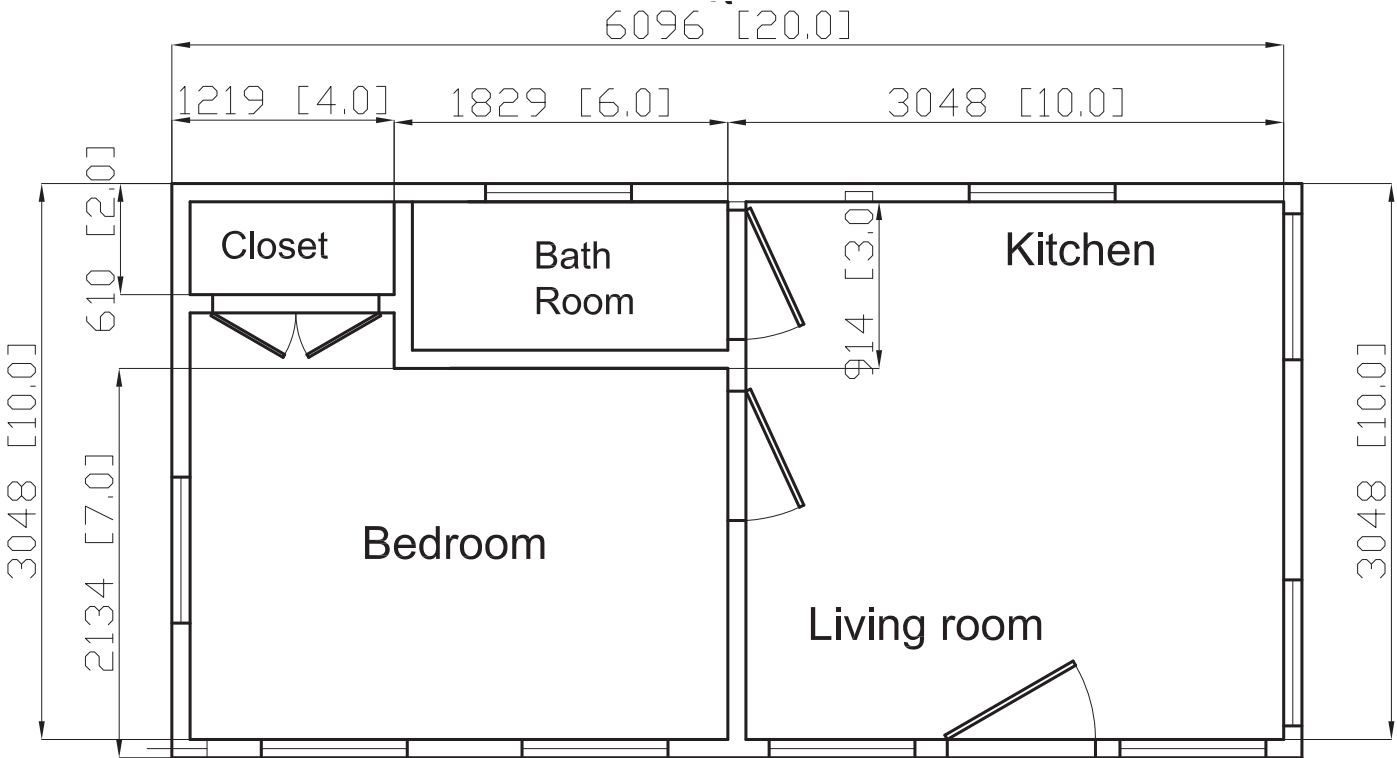

House Layout # 031 200 SQ FT Size 10'x20'

1 Bed Rooms 1 Baths

#110 031 0200 SQ FT 10X20 1BR 1Bath
5.27.10 rev 1N