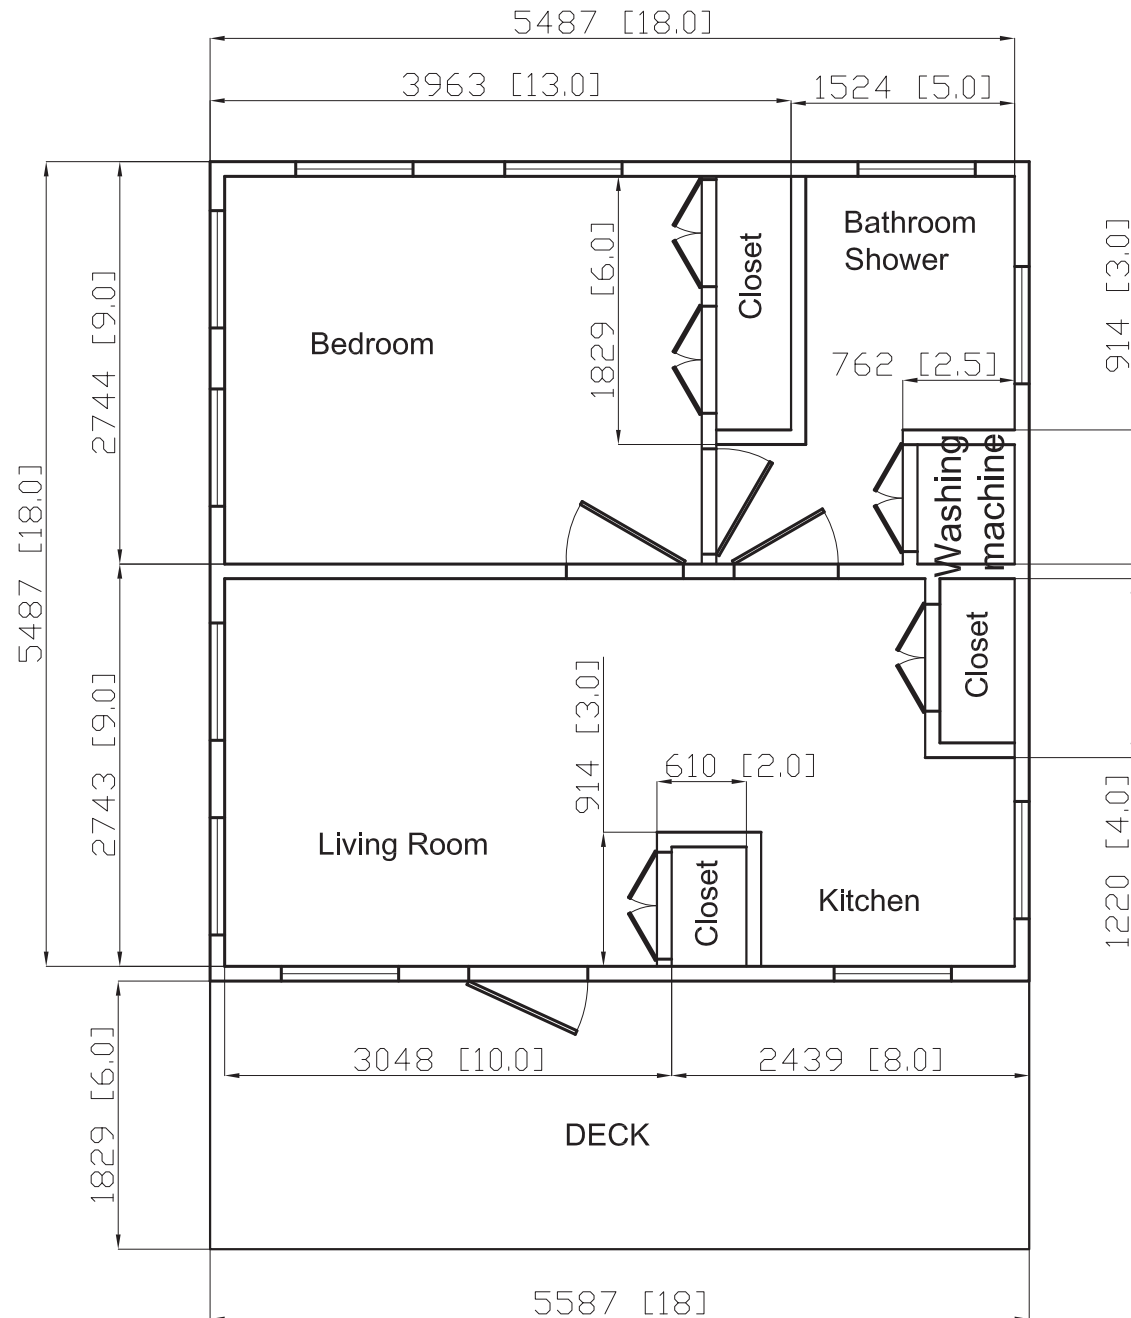

House Layout # 320 324 SQ FT Size 18'x18'

1 Bed Rooms 1 Baths

#110 320 0324 SQ FT 18X18 1BR 1Bath
5.27.10 rev 1N