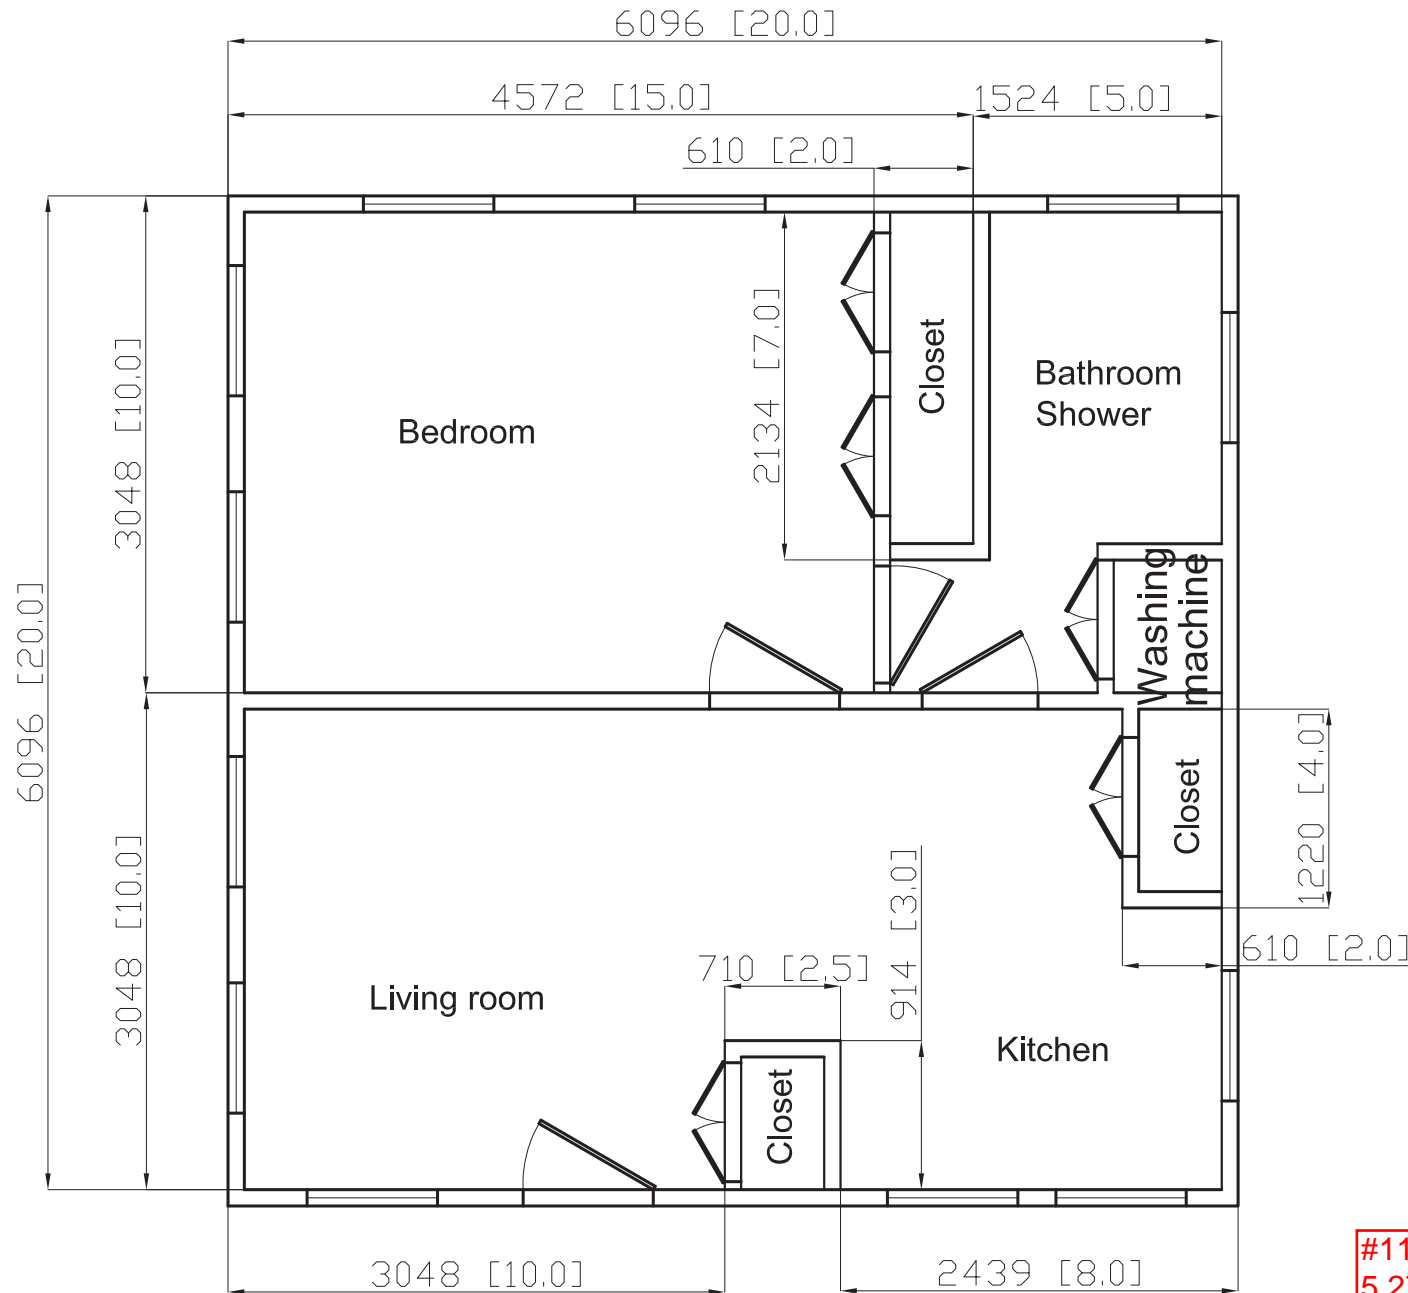

House Layout # 331 400 SQ FT Size 20'x20'

1 Bed Rooms 1 Baths

#110 331 0400 SQ FT 20X20 1BR 1Bath
5.27.10 rev 1N