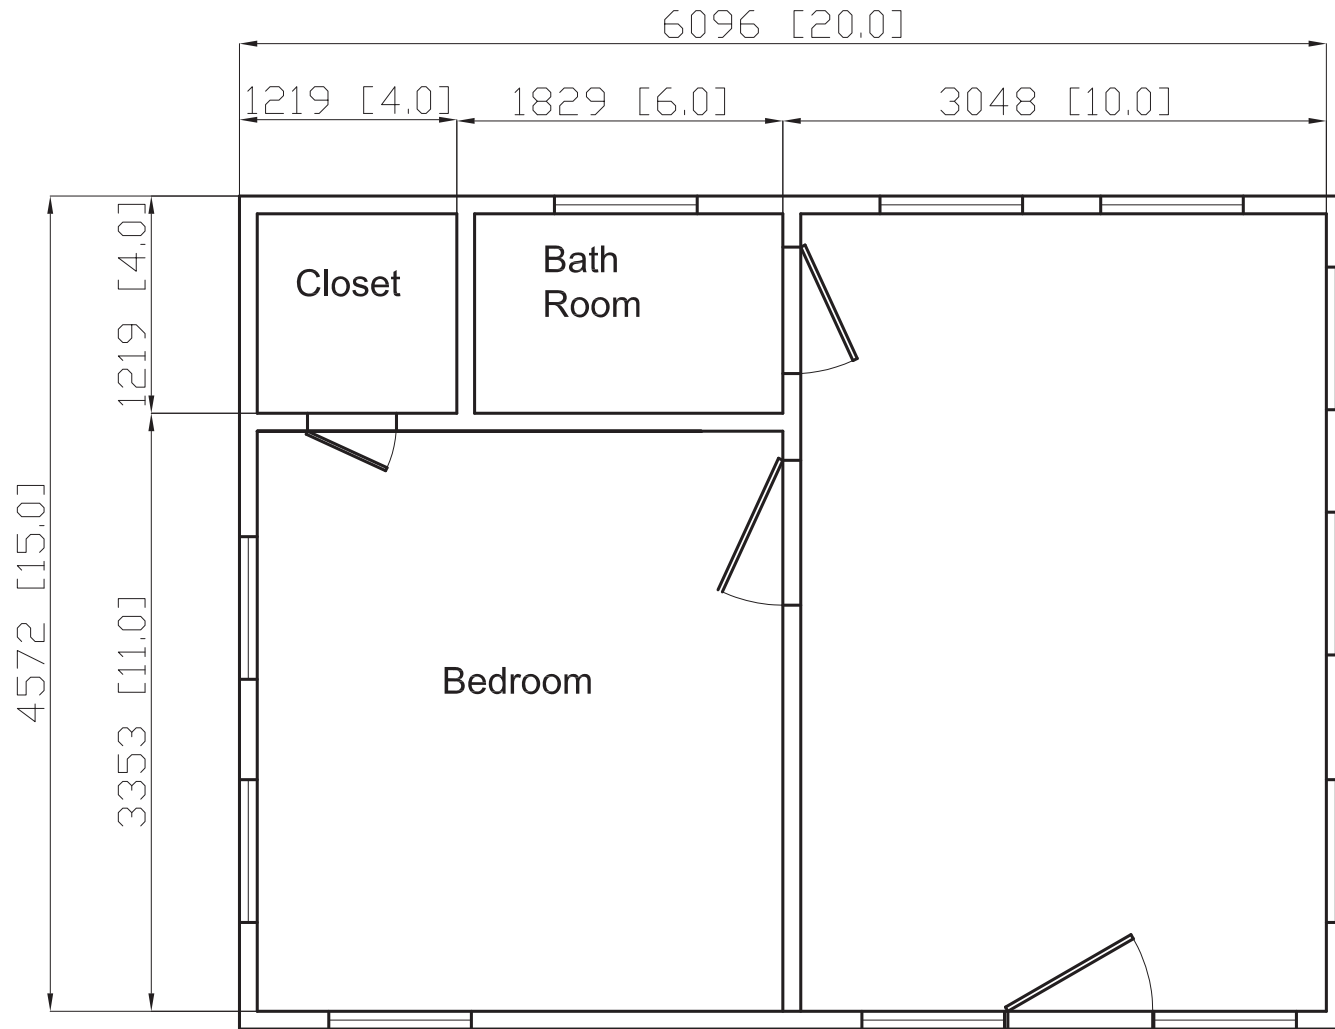

House Layout # 350 300 SQ FT Size 15'x20'
1 Bed Rooms 1 Baths

#110 350 0300 SQ FT 15X20 1BR 1Bath
5.27.10 rev 1N