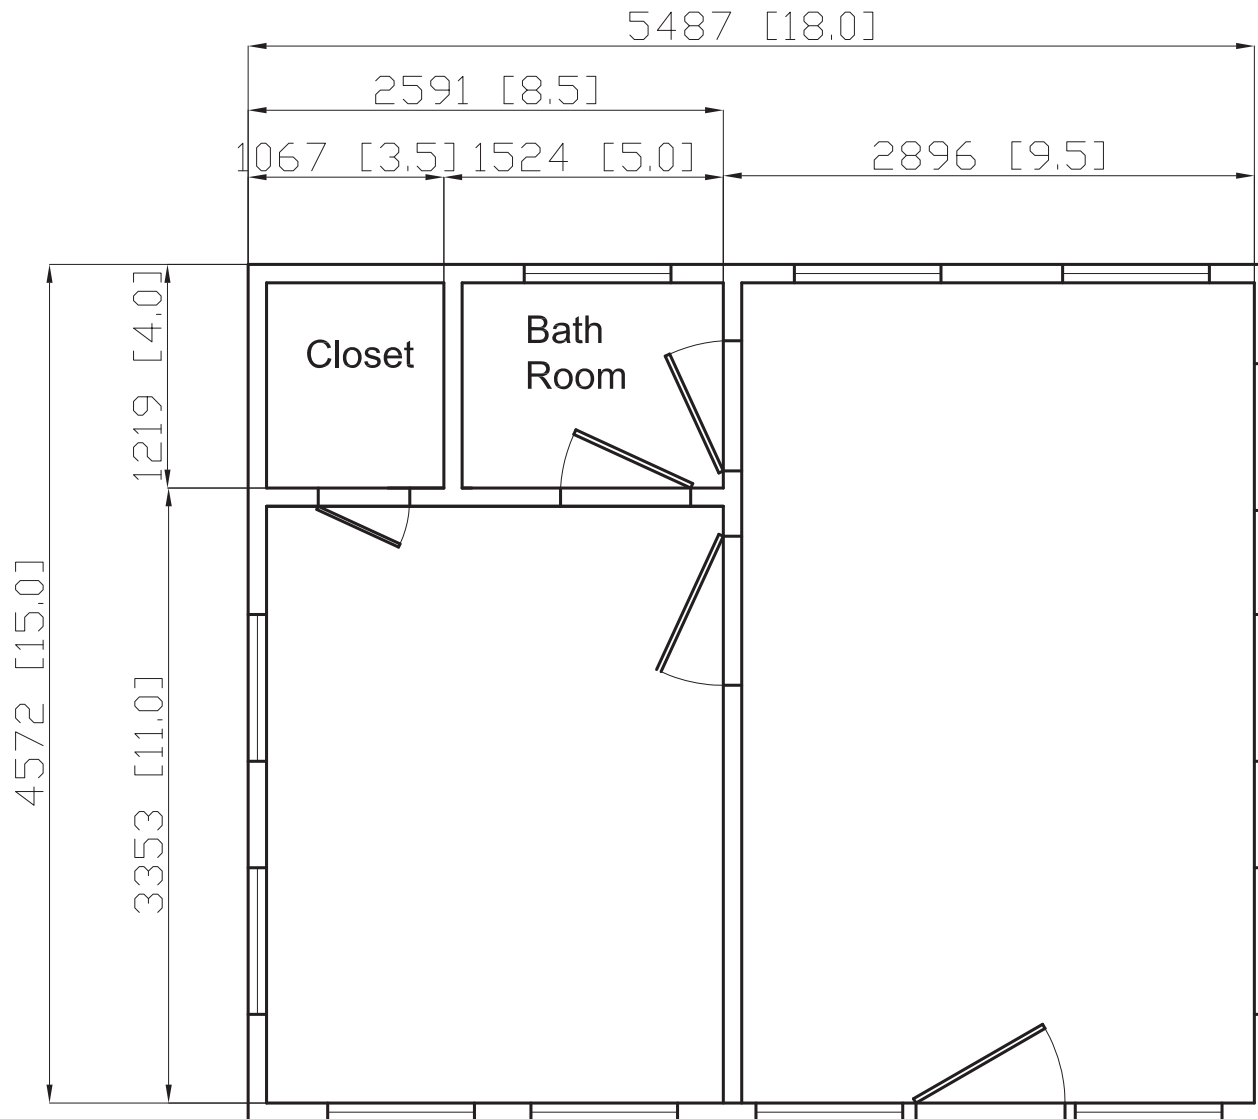

House Layout # 390 270 SQ FT Size 15'x18'
1 Bed Rooms 1 Baths

#110 390 0270 SQ FT 15X18 1BR 1Bath
5.27.10 rev 1N