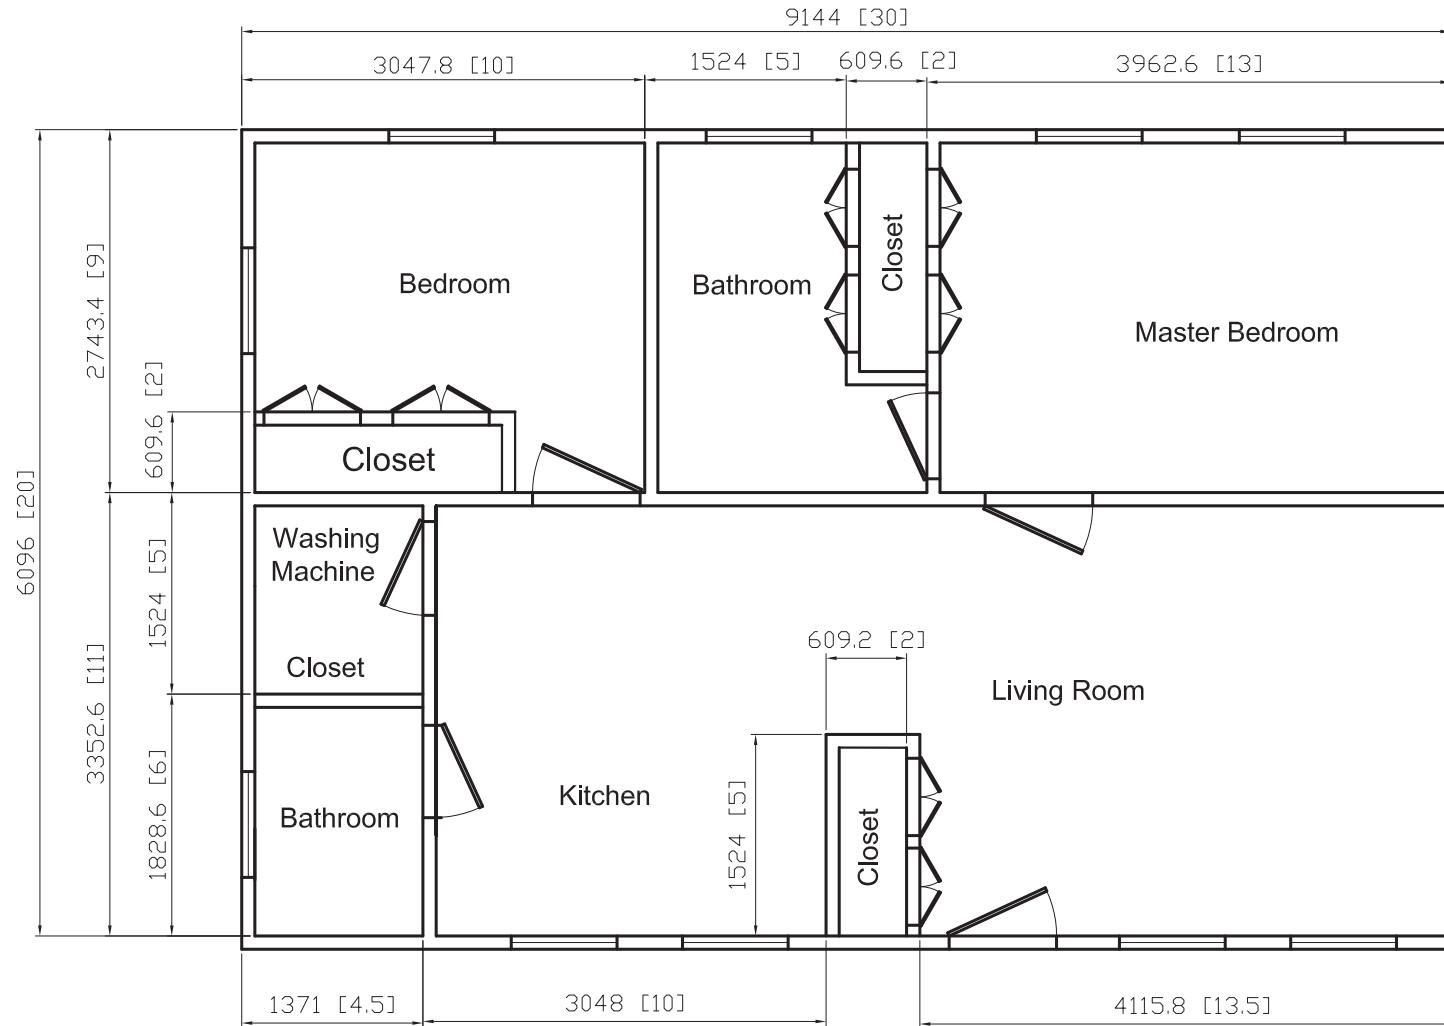

House Layout # 180 600 SQ FT Size 20'x30'

2 Bed Rooms 2 Baths

#220 180 0600 SQ FT 20X30 2BR 2Bath
5.27.10 rev 1N