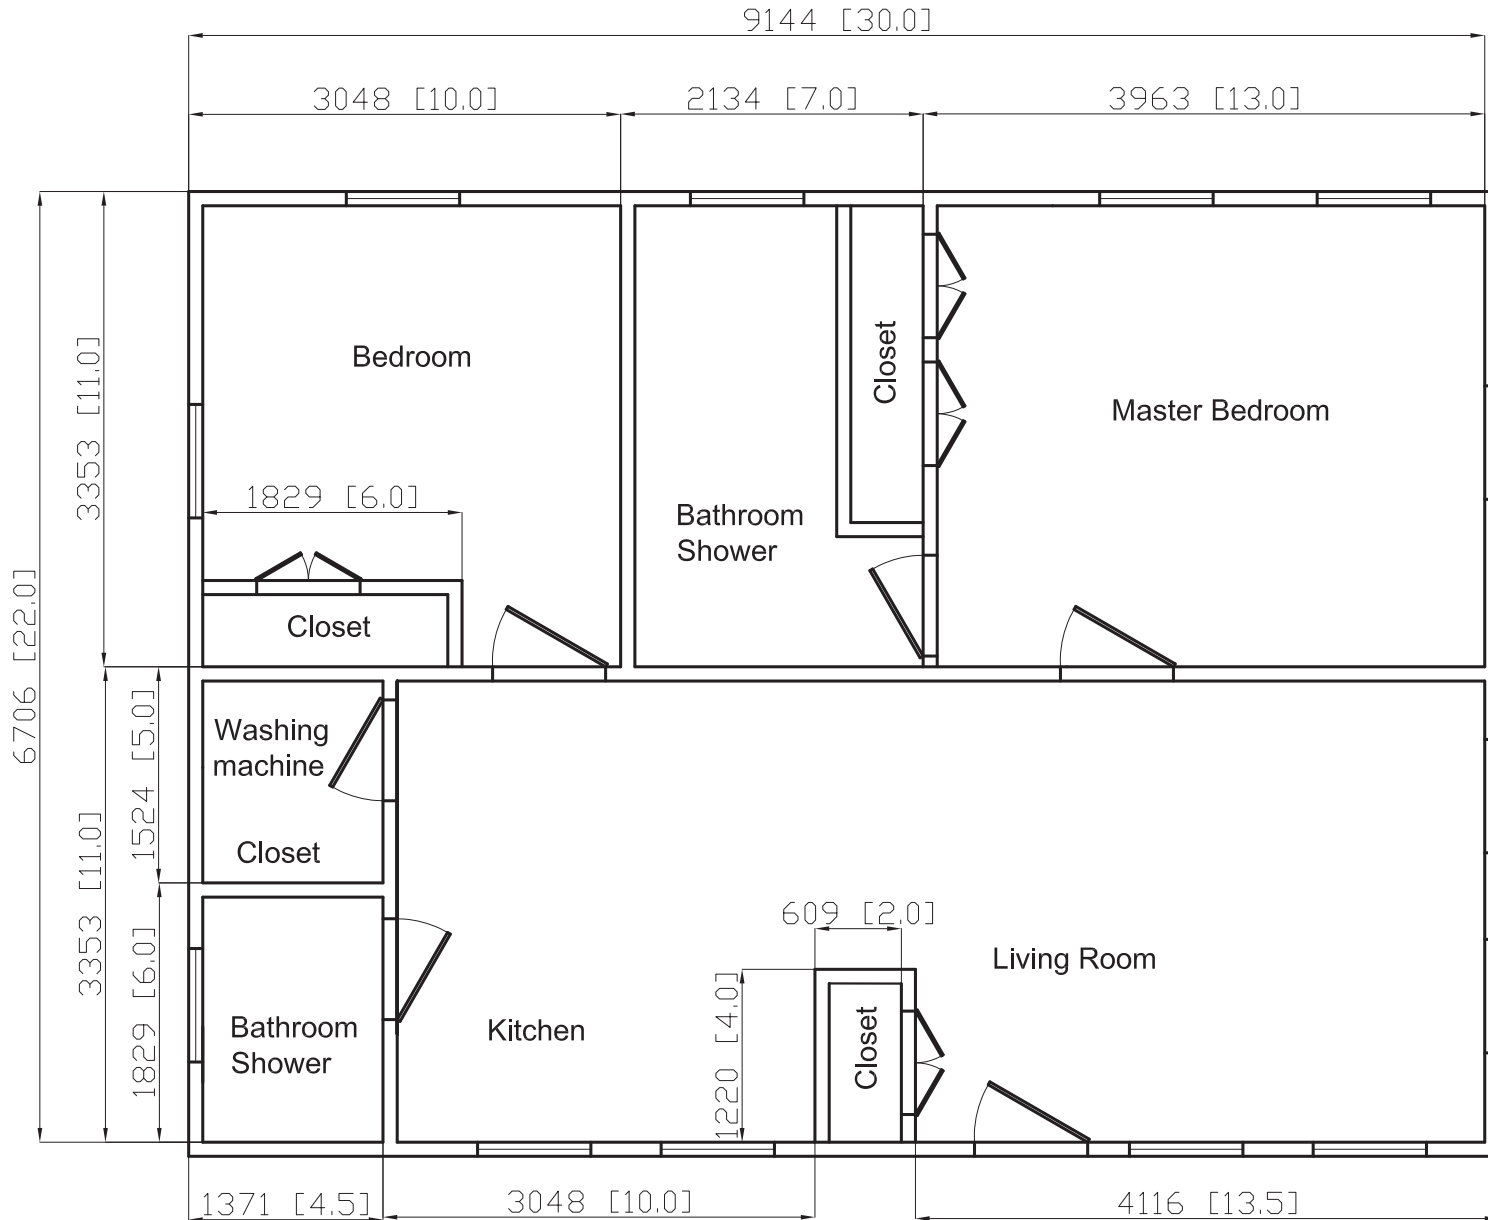

House Layout # 280 660 SQ FT Size 22'x30'
 2 Bed Rooms 2 Baths

#220 280 0660 SQ FT 22X30 2BR 2Bath
 5.27.10 rev 1N