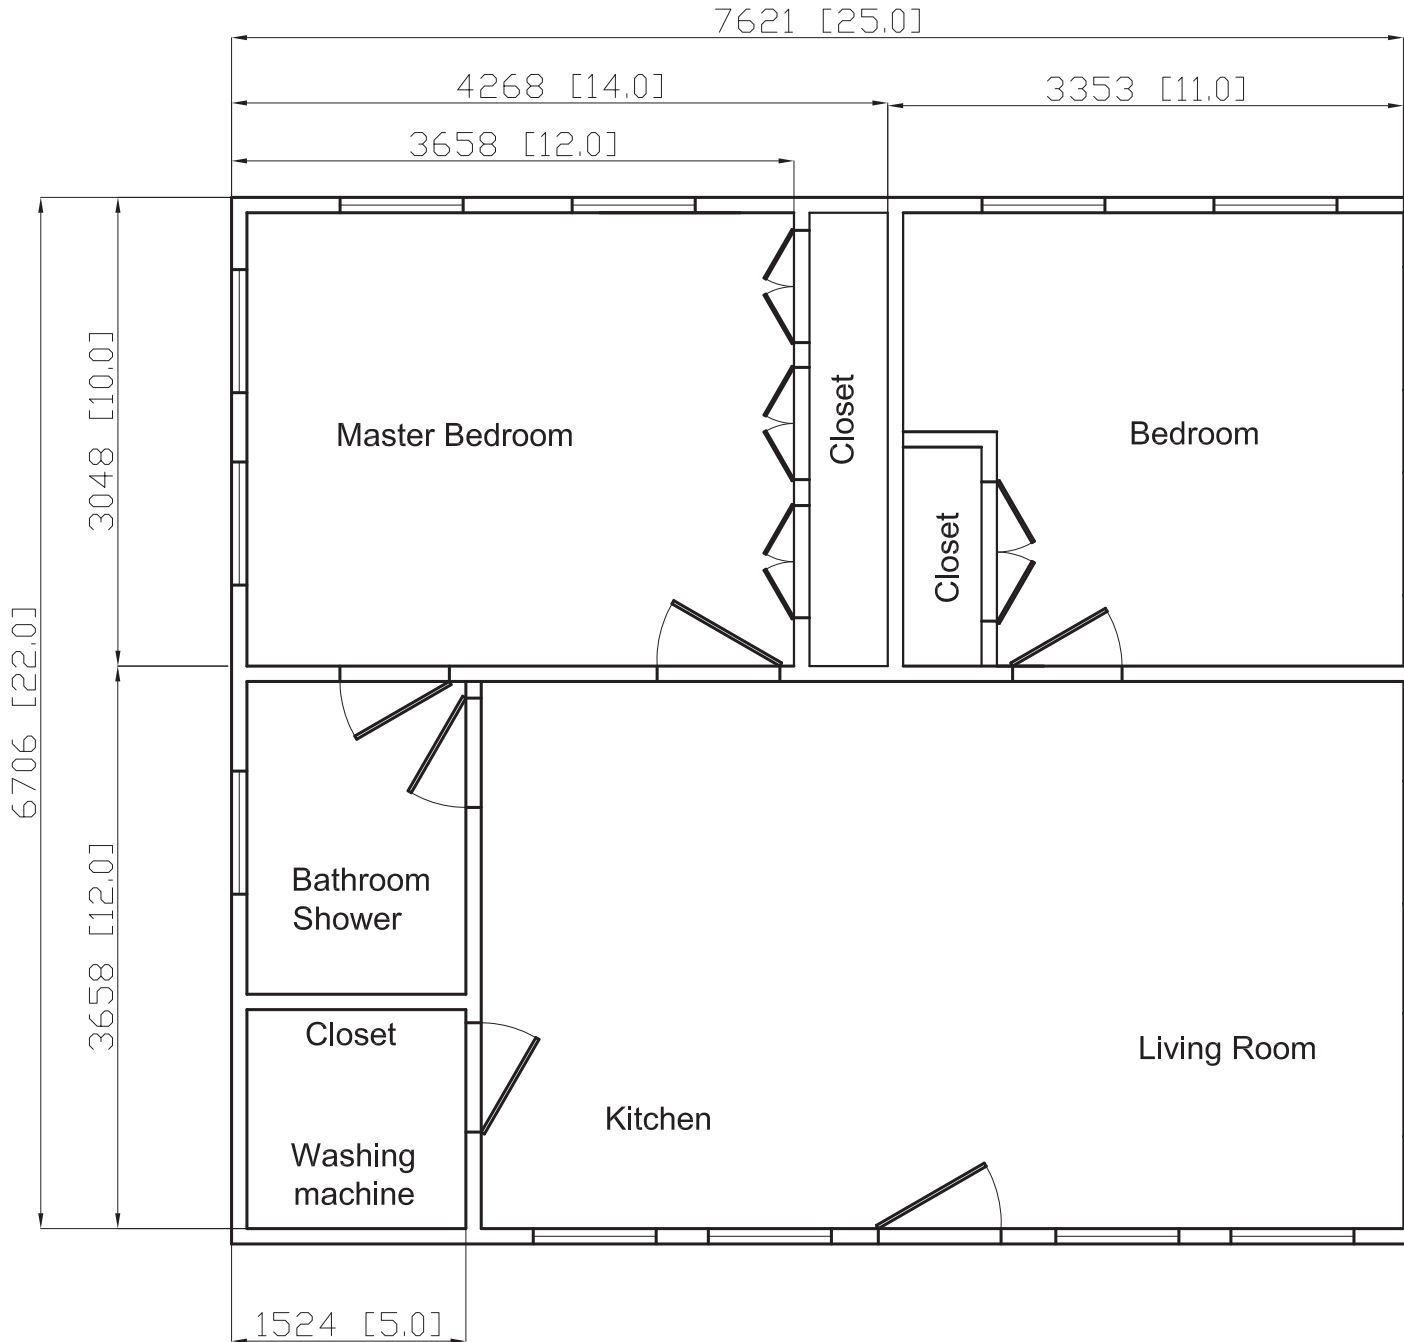

# House Layout # 290 550 SQ FT Size 22'x25'

2 Bed Rooms 1 Baths

#210 290 0550 SQ FT 22X25 2BR 1Bath  
5.27.10 rev 1N