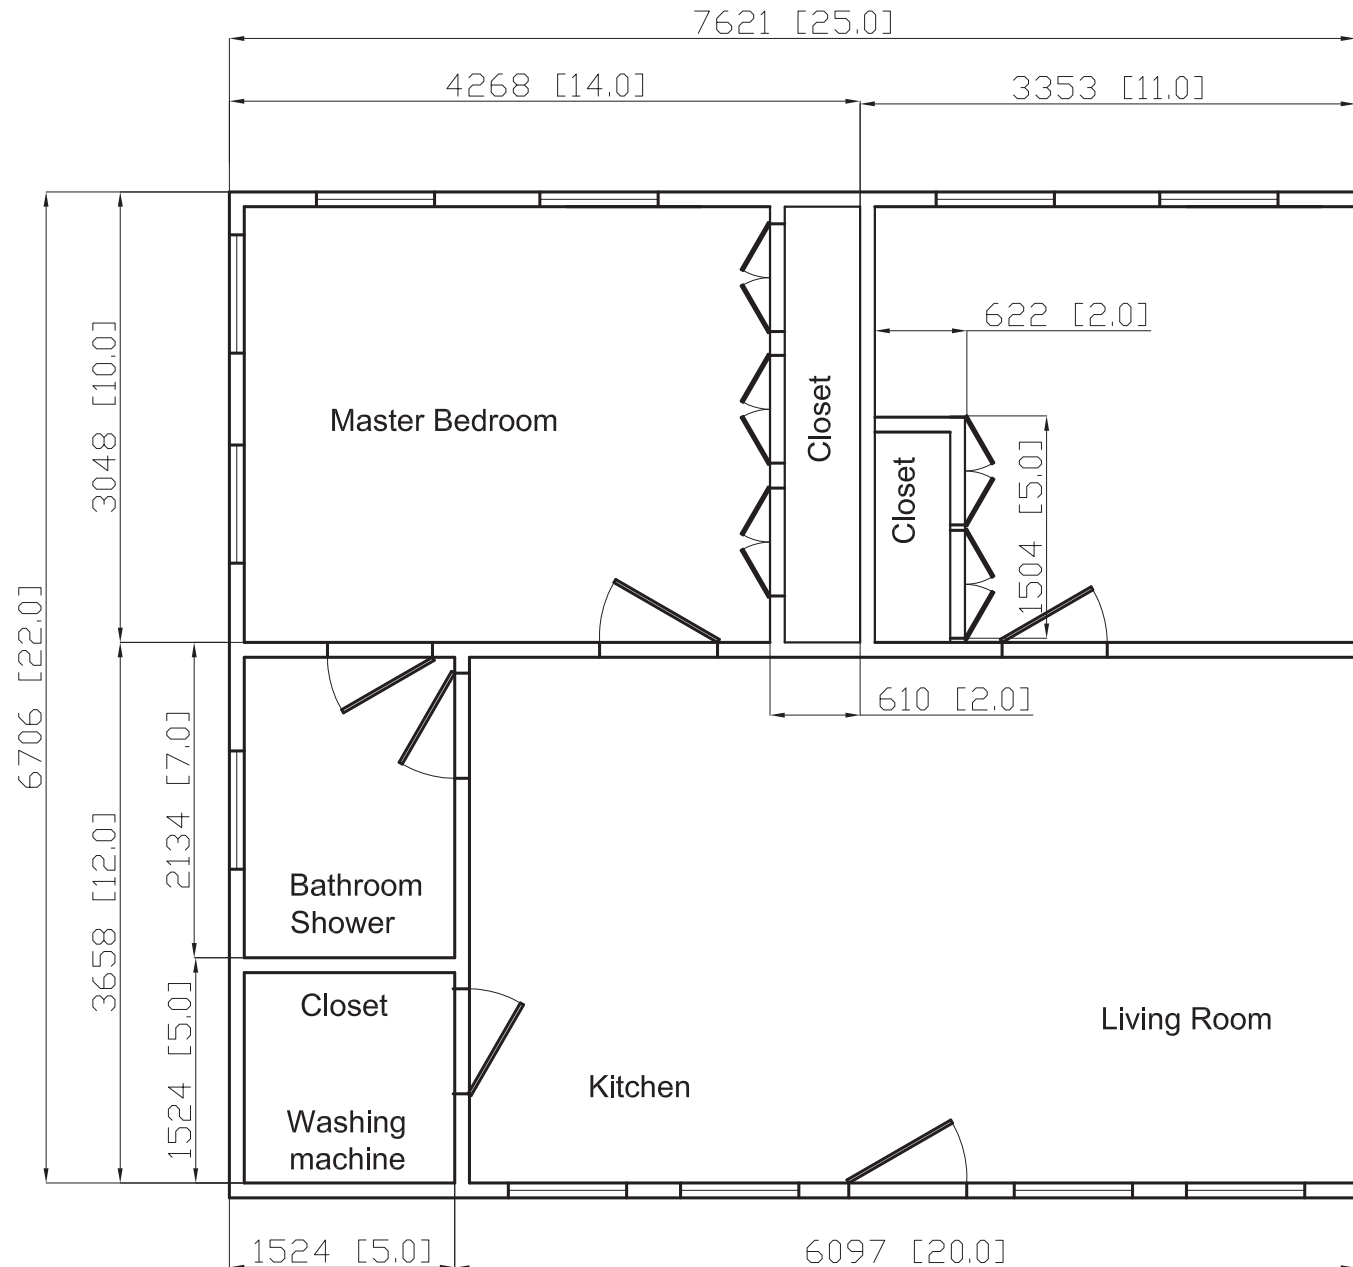

House Layout # 291 550 SQ FT Size 22'x25'

2 Bed Rooms 1 Baths

#210 291 0550 SQ FT 22X25 2BR 1Bath
5.27.10 rev 1N