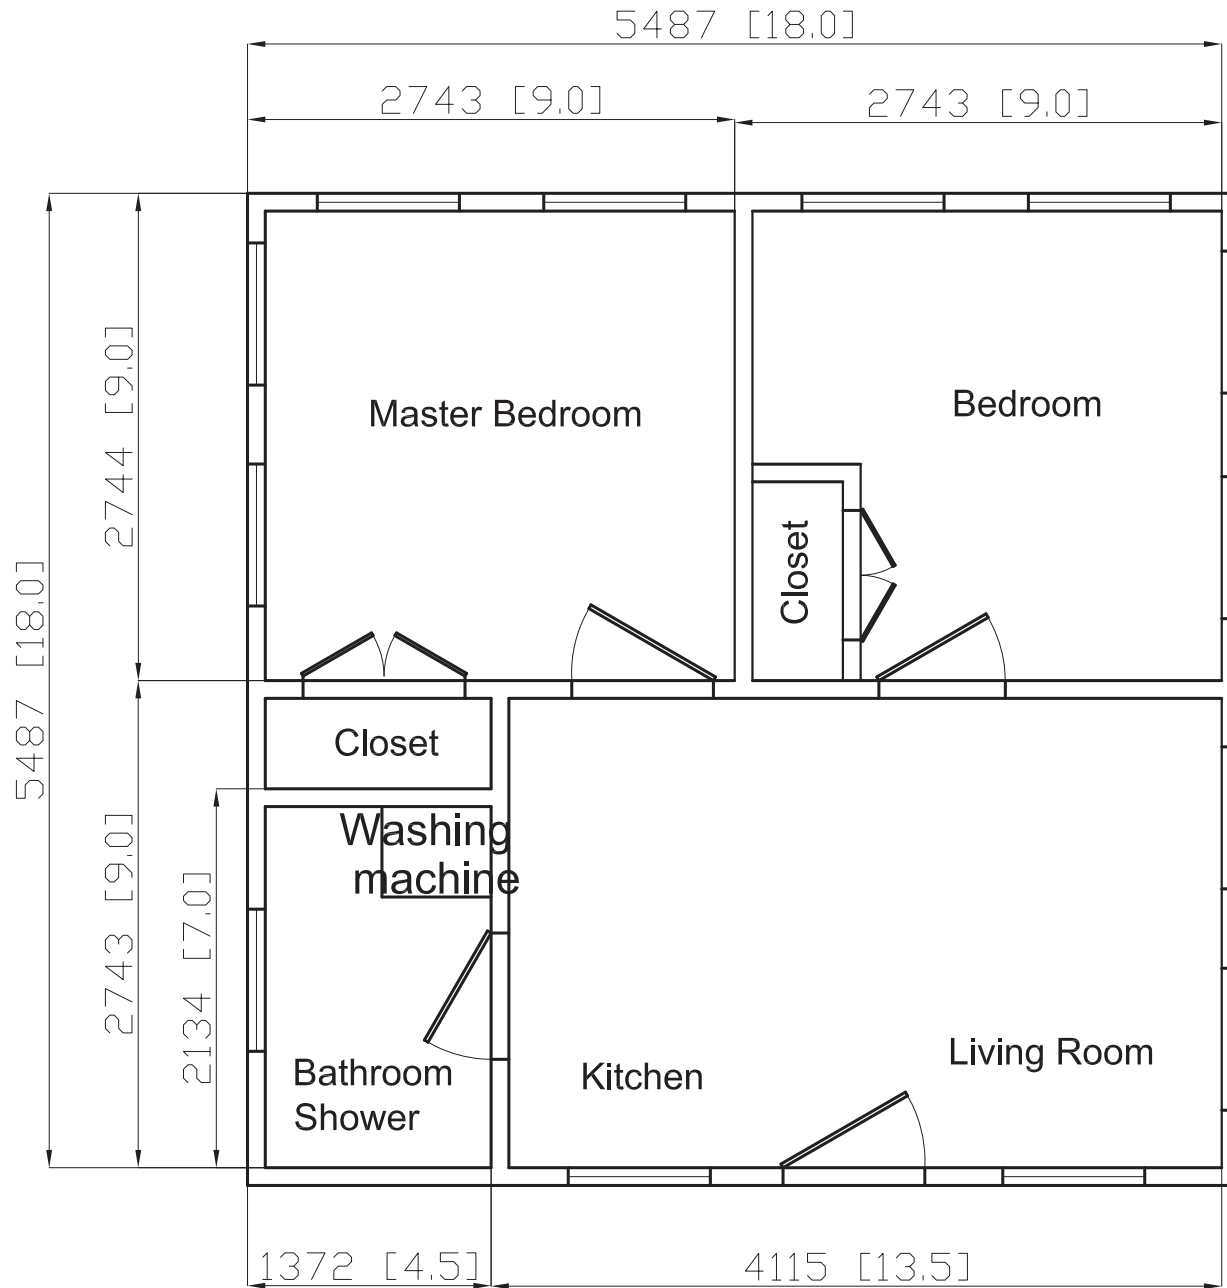

House Layout # 310 324 SQ FT Size 18'x18'
2 Bed Rooms 1 Baths

#210 310 0324 SQ FT 18X18 2BR 1Bath
5.27.10 rev 1N