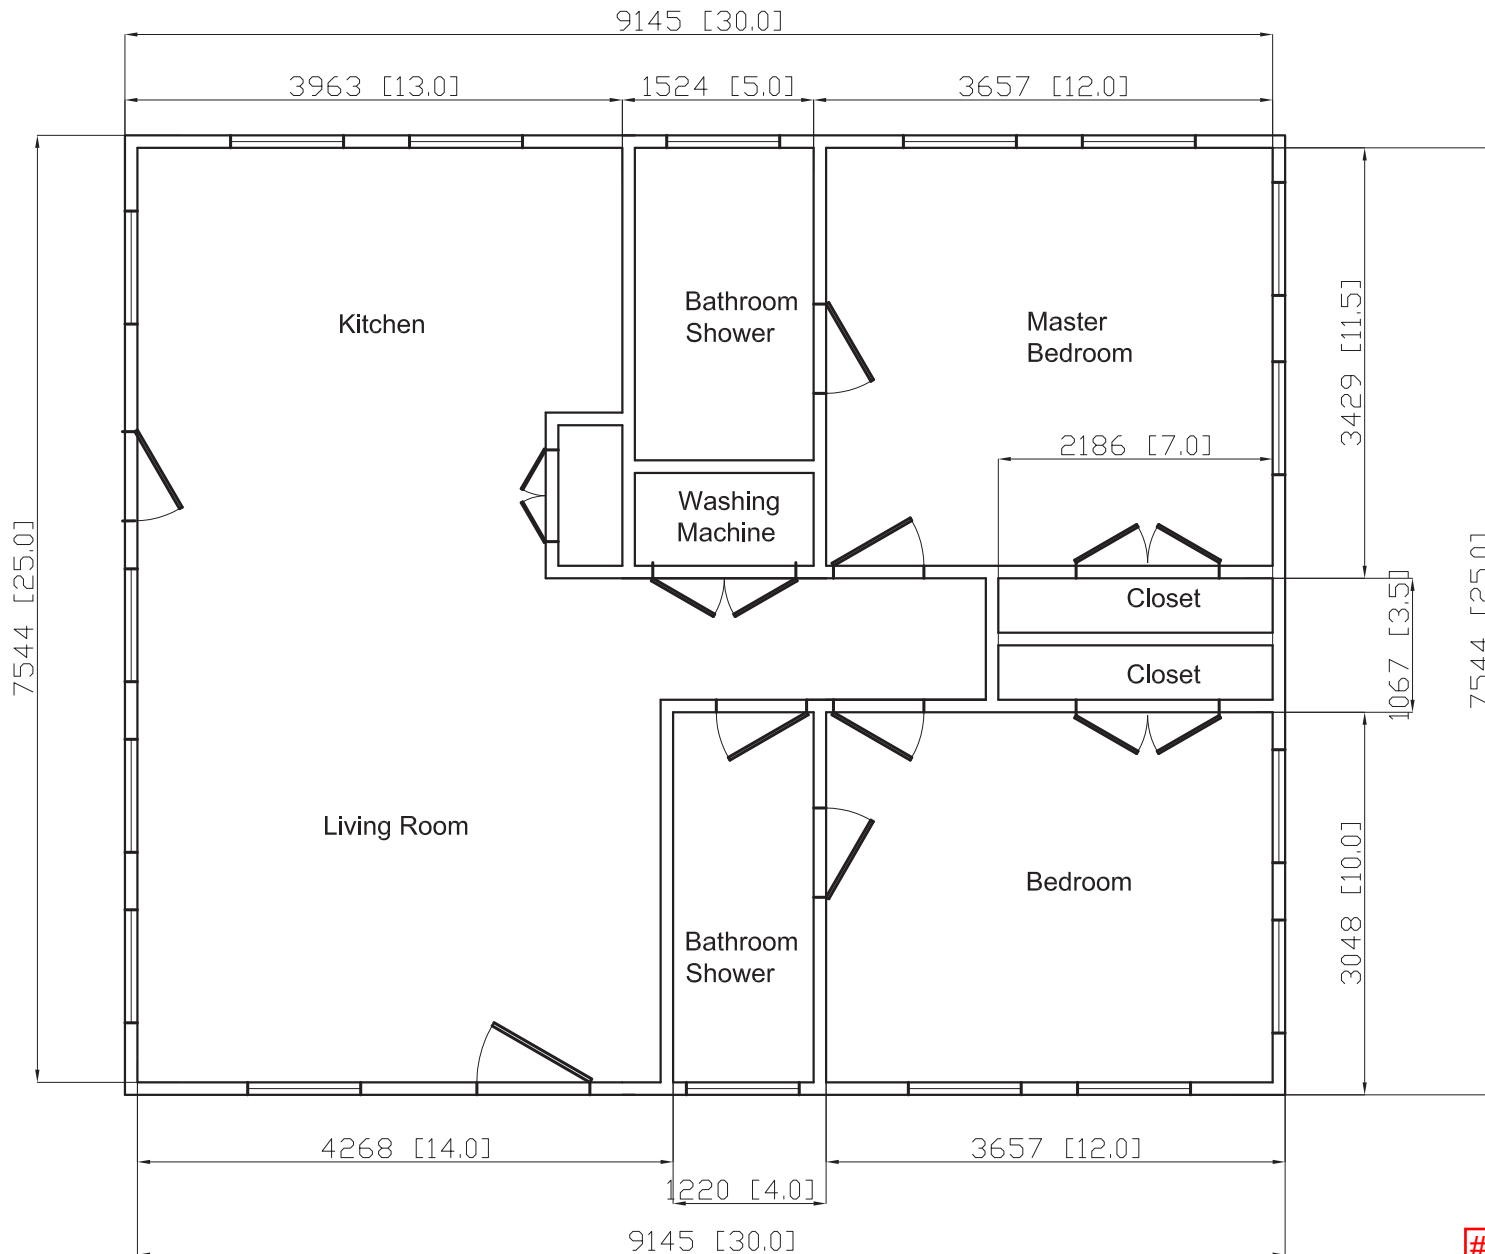

House Layout #480 750 SQ FT Size 25'X30'
2 Bed Rooms 2 Baths

#220 480 0750 SQ FT 25X30 2BR 2Bath
6.1.10 rev 1N