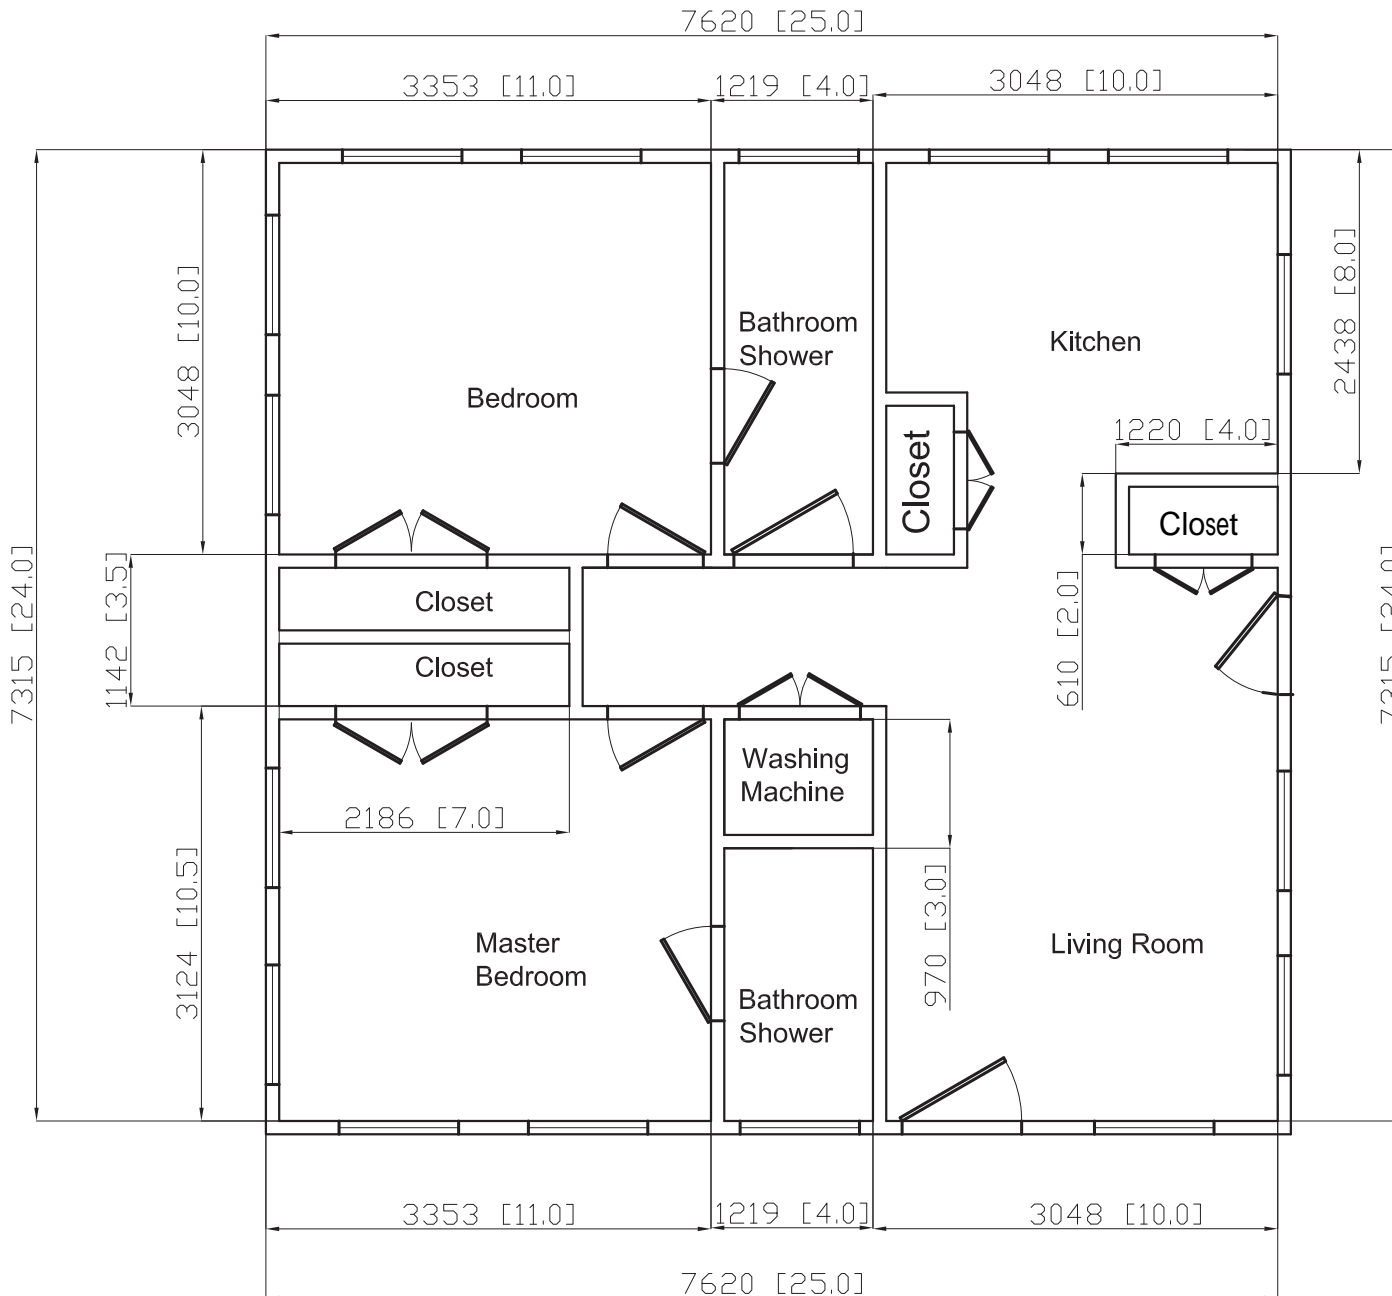

# House Layout # 500 600 SQ FT Size 24'x25'

2 Bed Rooms 2 Baths

#220 500 0600 SQ FT 24X25 2BR 2Bath  
6.1.10 rev 1N