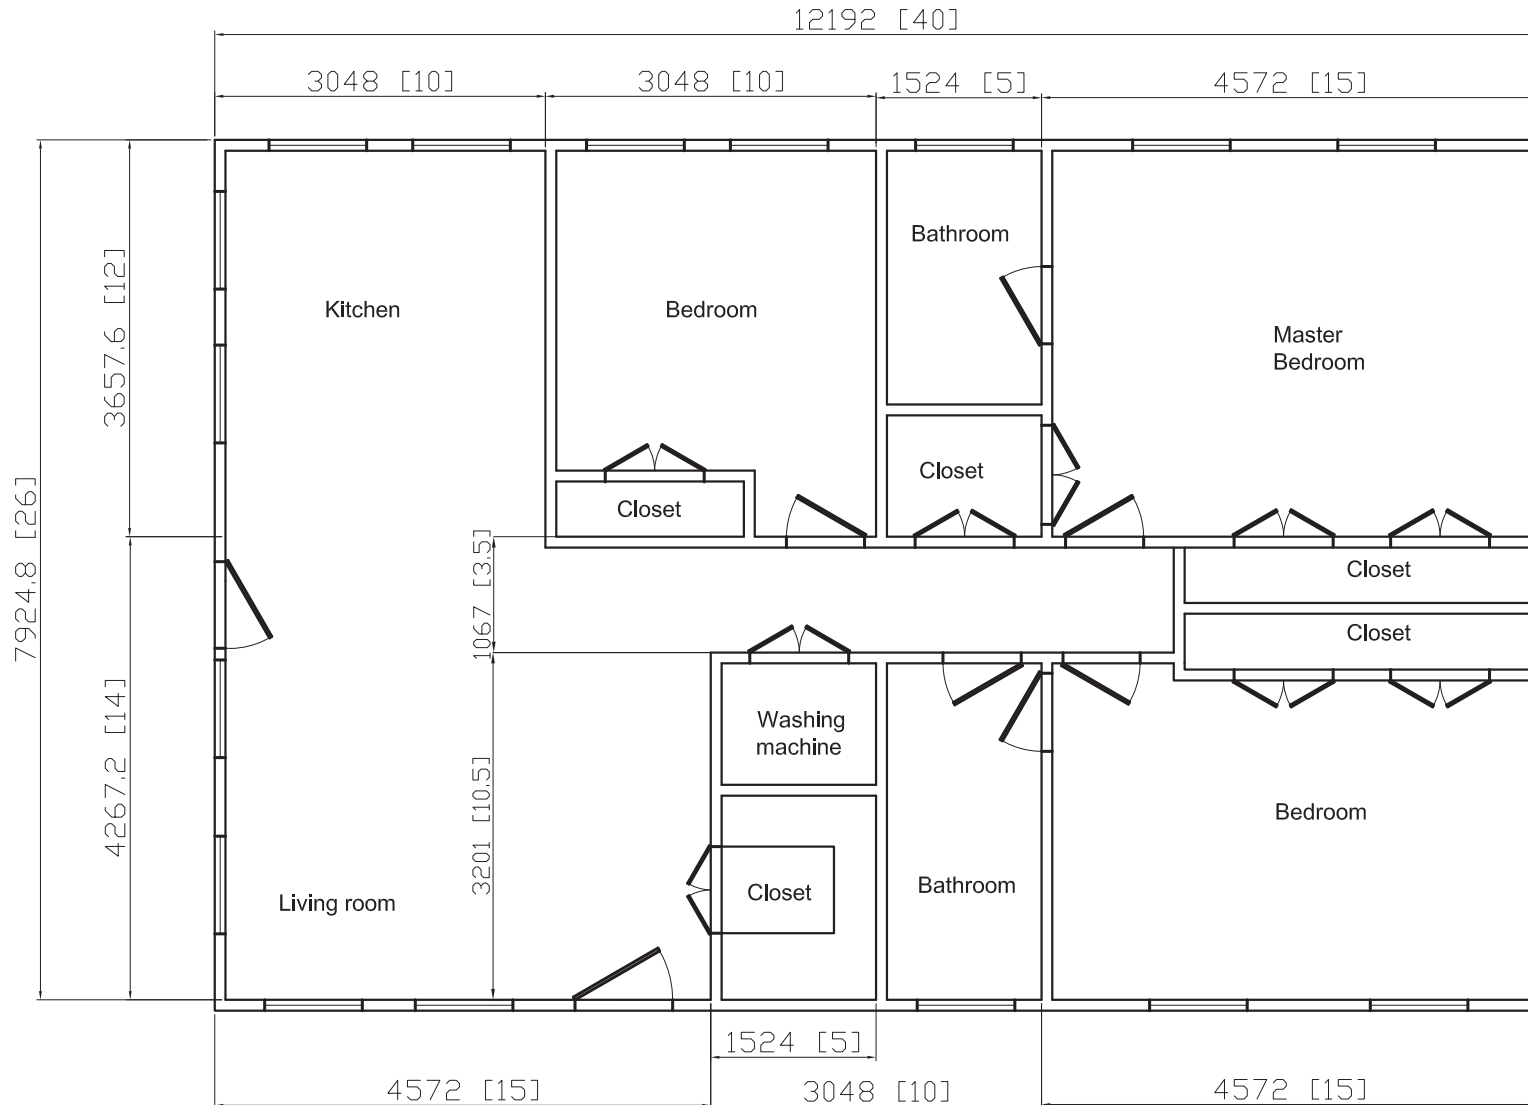

# House Layout # 170 1040 SQ FT Size 26'x40'

3 Bed Rooms 2 Baths

#320 170 1040 SQ FT 26X40 3BR 2Bath  
5.27.10 rev 1N