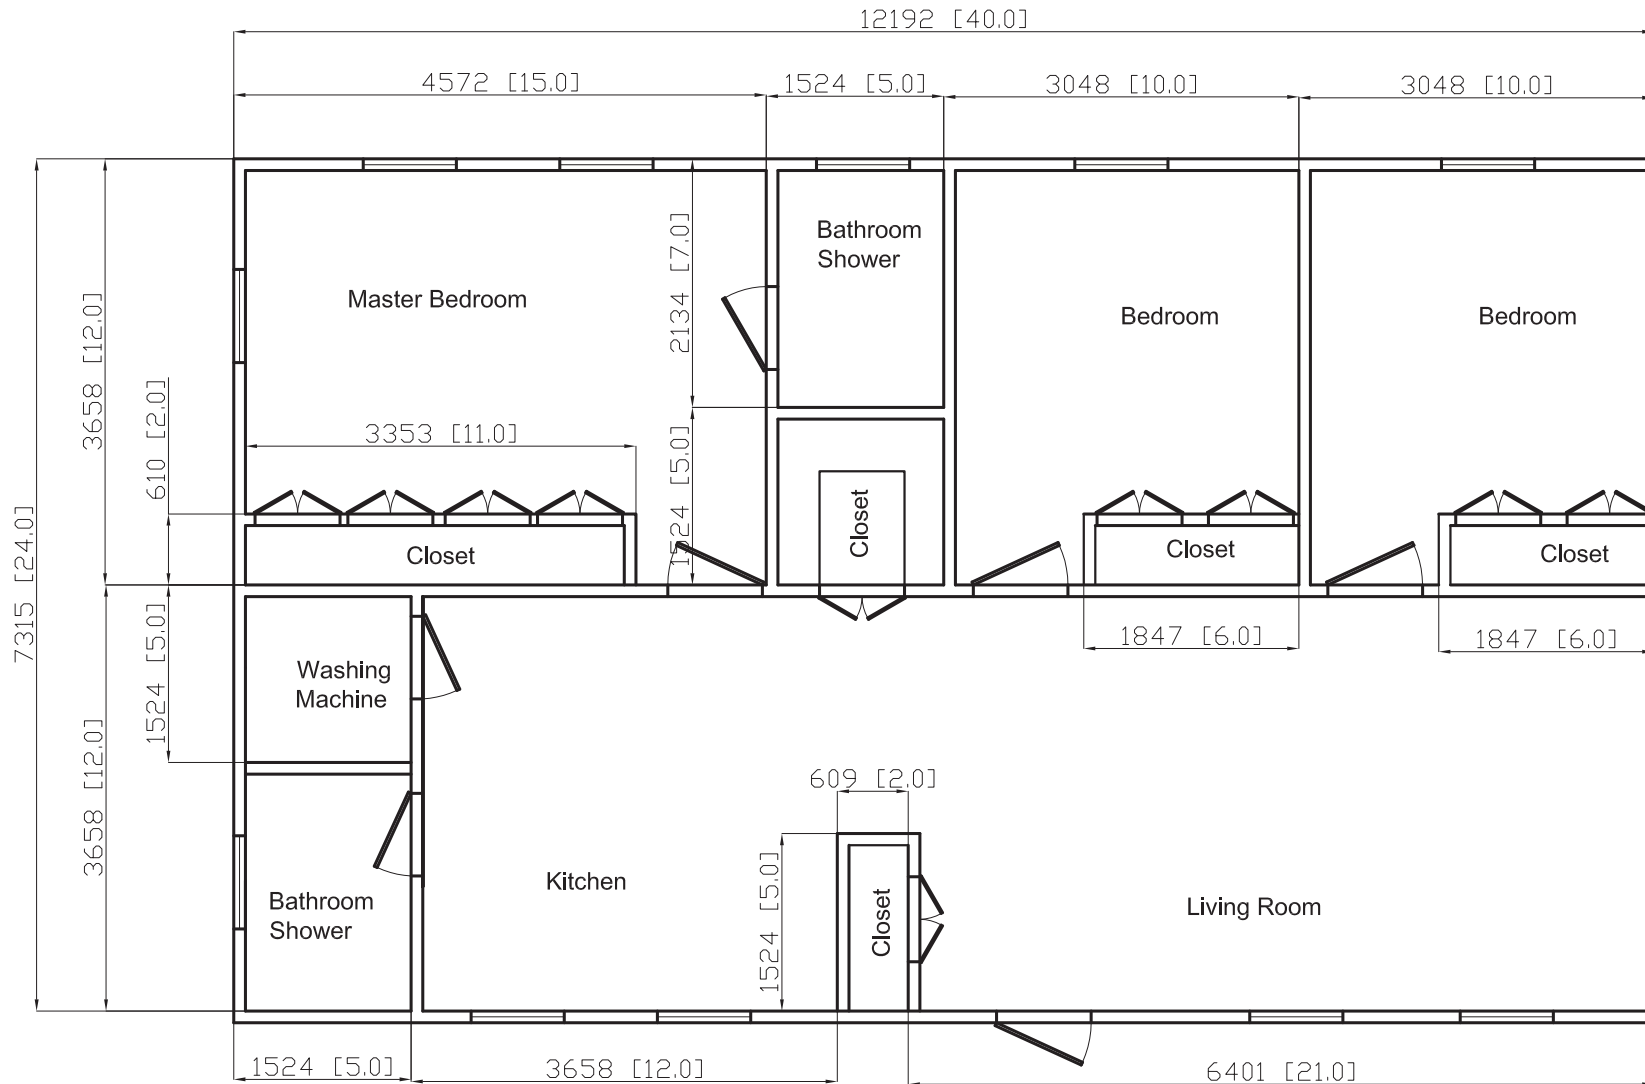

House Layout # 250 960 SQ FT Size 24'x40'
 3 Bed Rooms 2 Baths

#320 250 0960 SQ FT 24X40 3BR 2Bath
 5.27.10 rev 1N