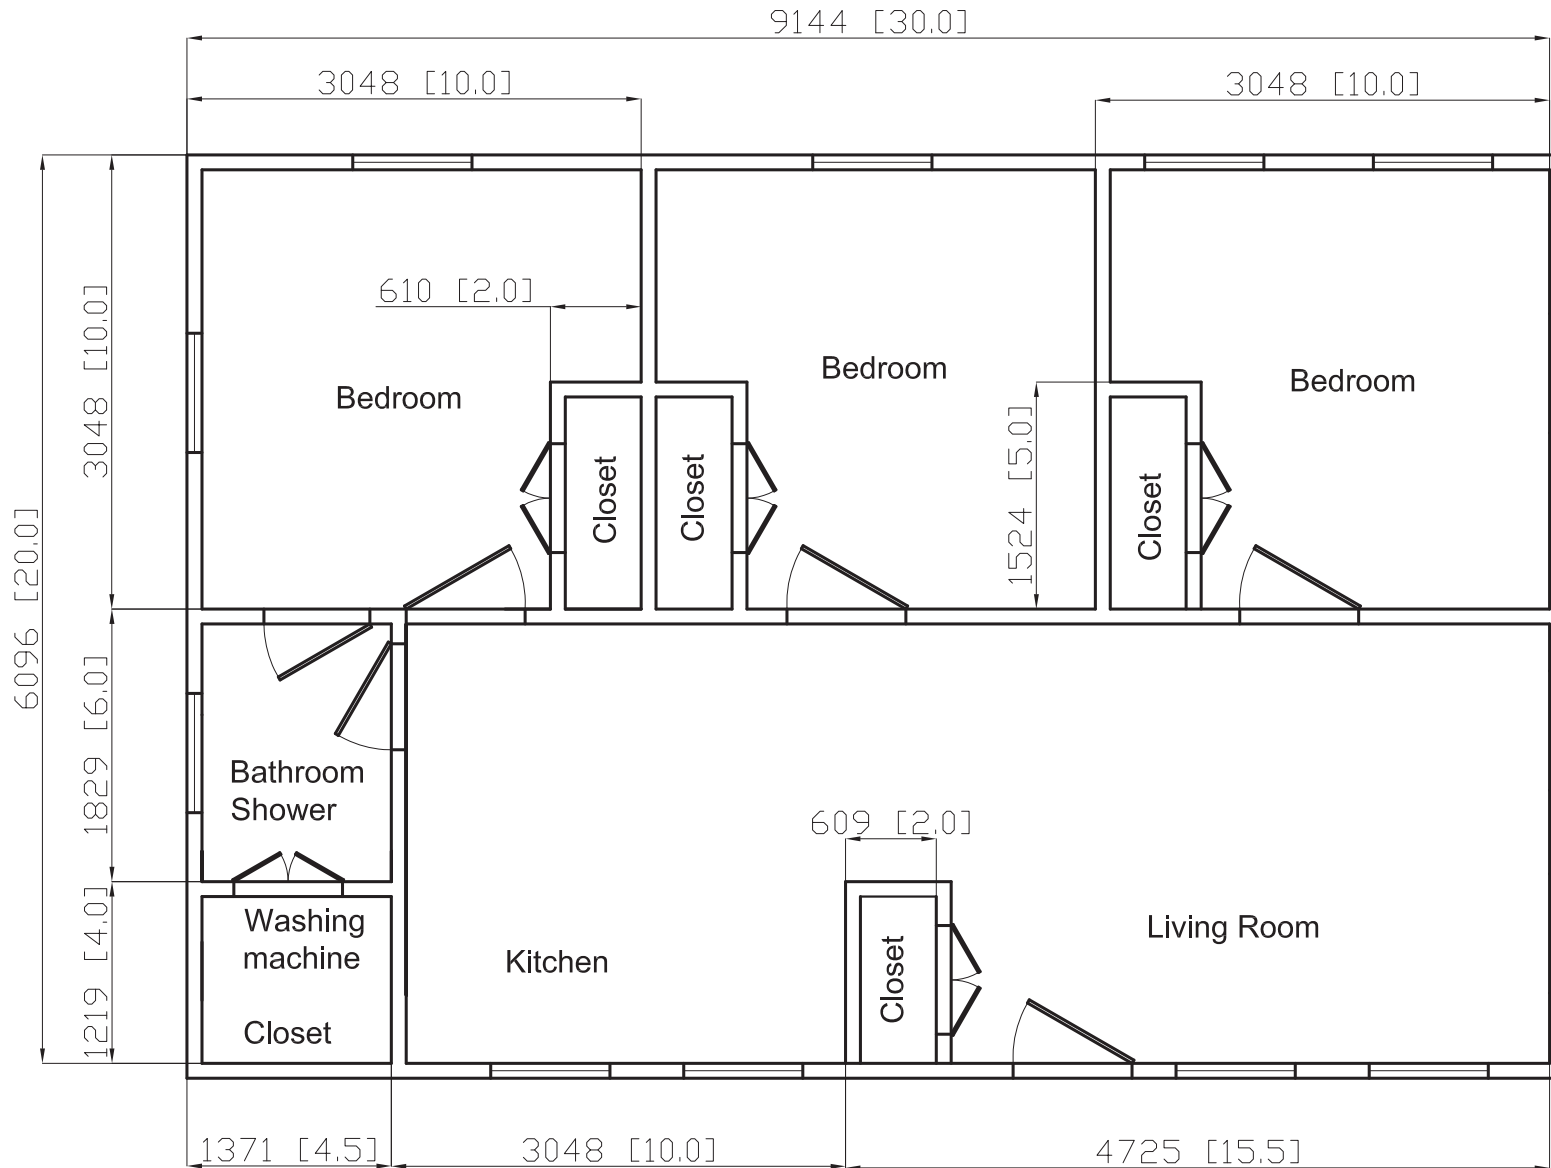

**House Layout # 270** 600 SQ FT Size 20'x30'  
 3 Bed Rooms 1 Baths

#310 270 0600 SQ FT 20X30 3BR 1Bath  
 5.27.10 rev 1N