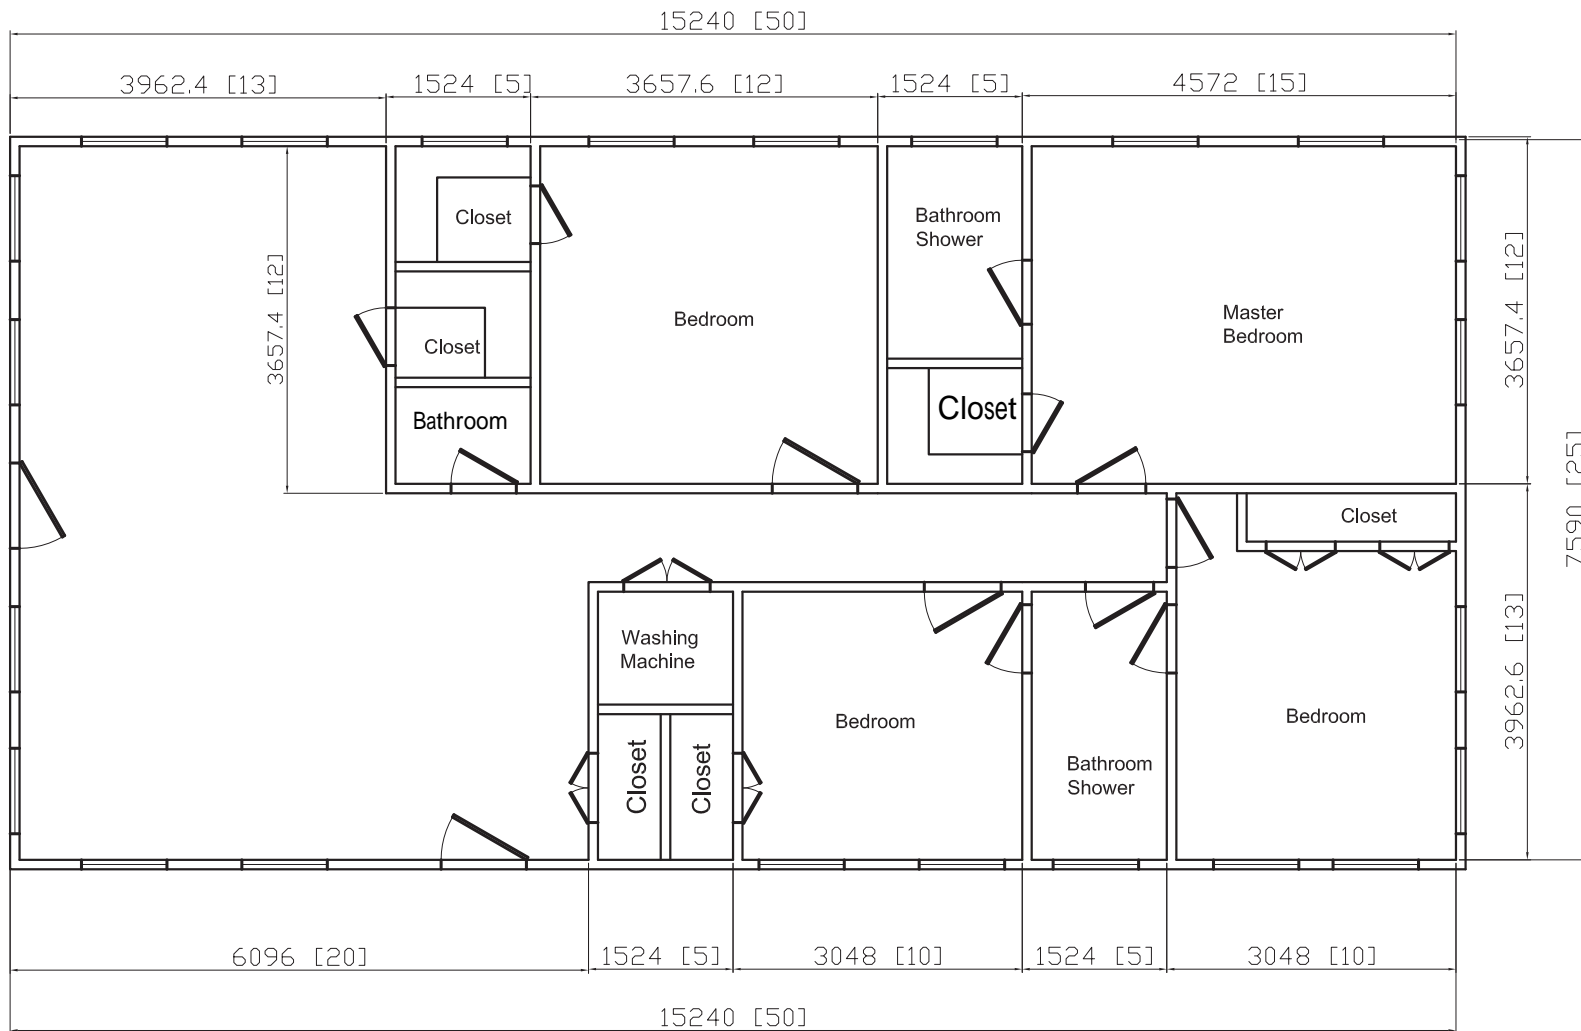

**House Layout # 140** 1250 SQ FT Size 25'x50'  
 4 Bed Rooms 2.5 Baths

#425 140 1250 SQ FT 25X50 4BR 2.5Bath  
 5.27.10 rev 1N