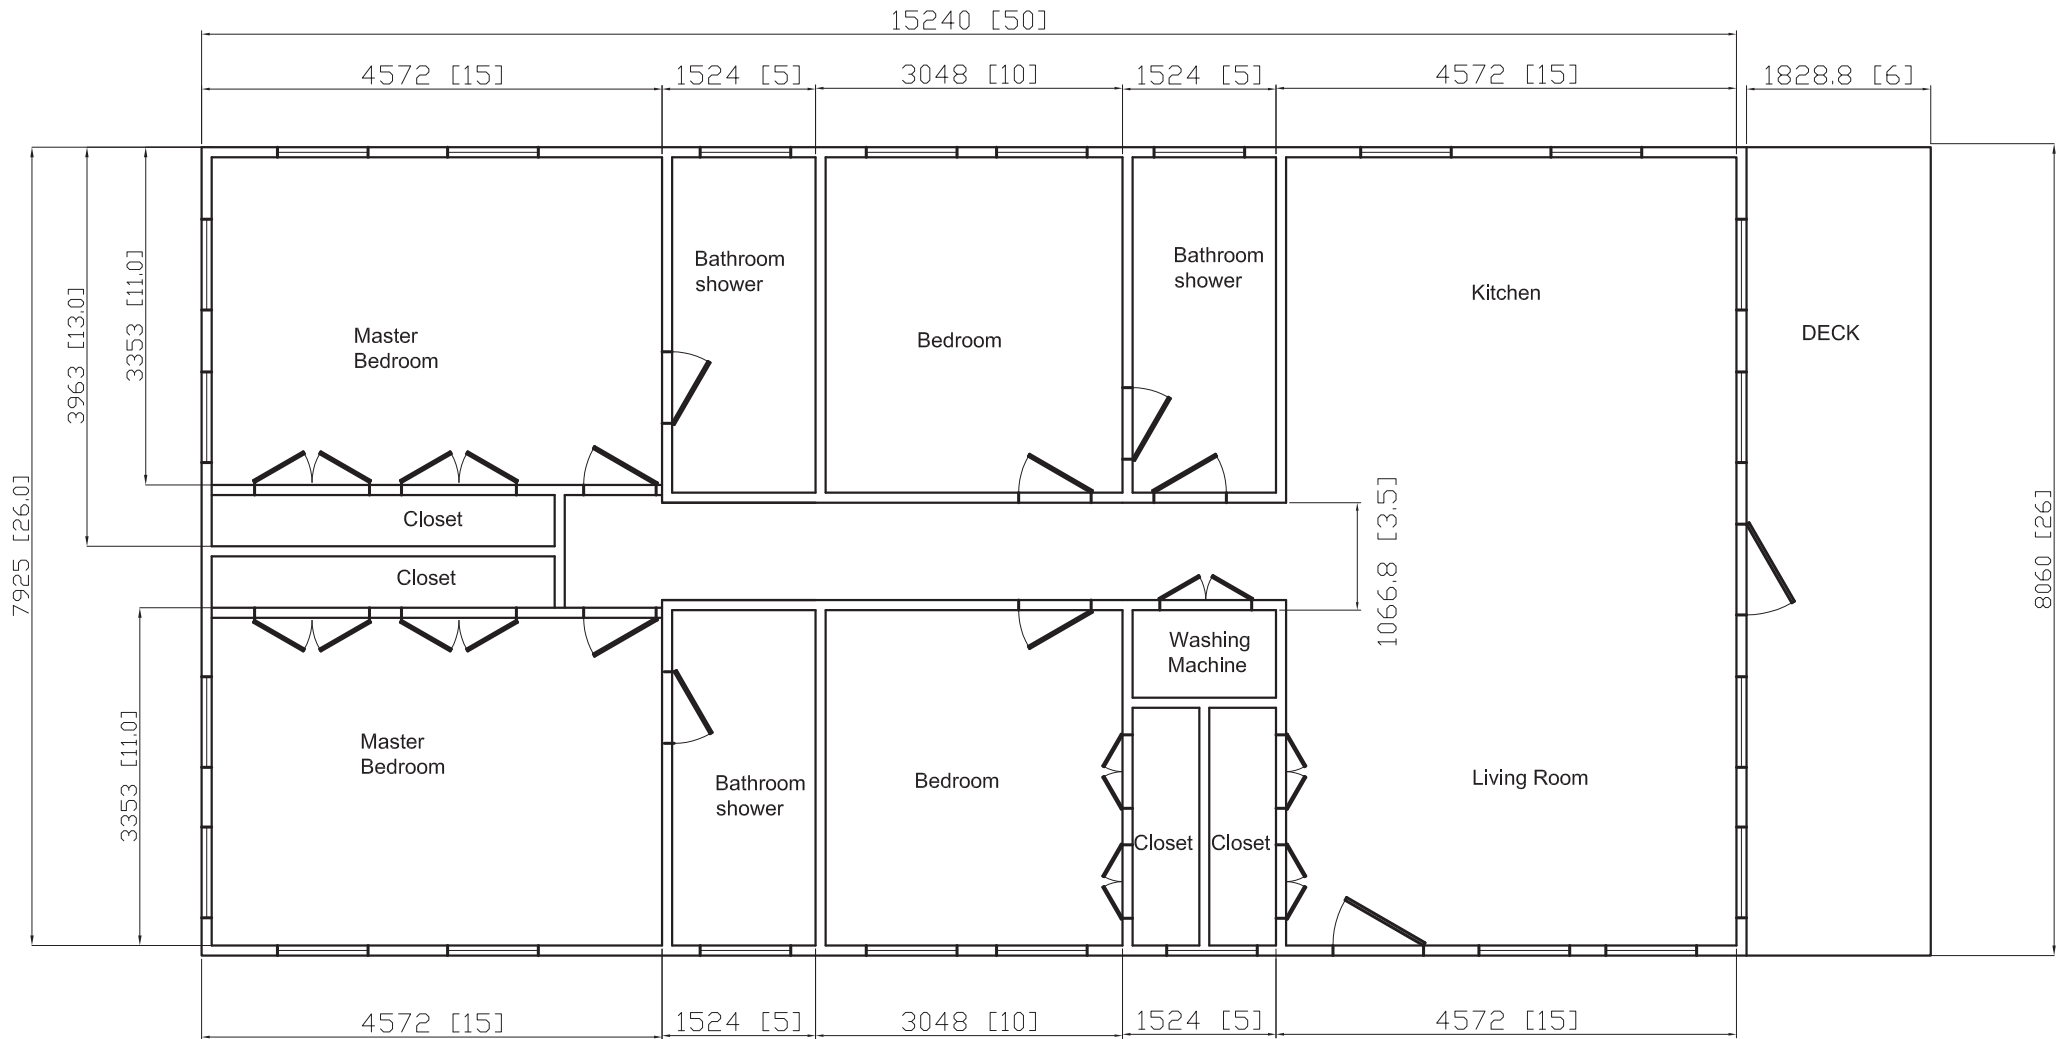

# House Layout # 150 1300 SQ FT Size 26'x50'

4 Bed Rooms 3 Baths

#430 150 1300 SQ FT 26X50 4BR 3Bath  
5.27.10 rev 1N