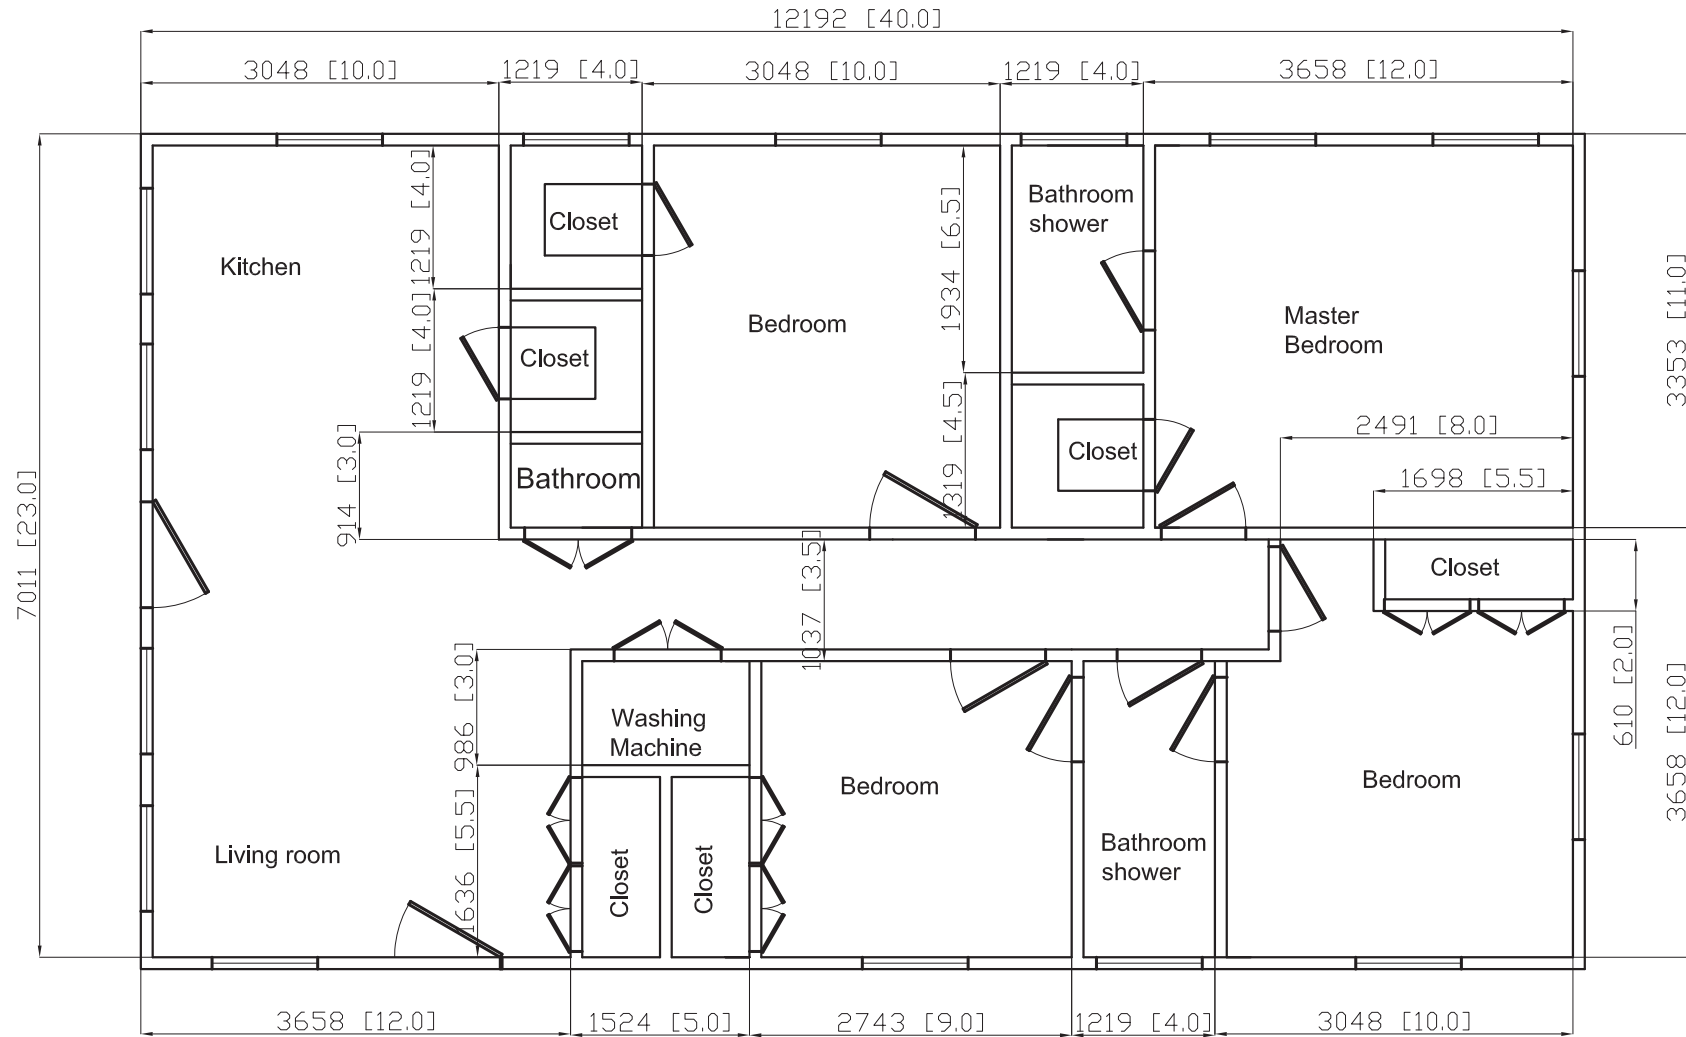

House Layout # 430 920 SQ FT Size 23'x40'

4 Bed Rooms 2.5 Baths

#425 430 0920 SQ FT 23X40 4BR 2.5Bath
5.27.10 rev 1N