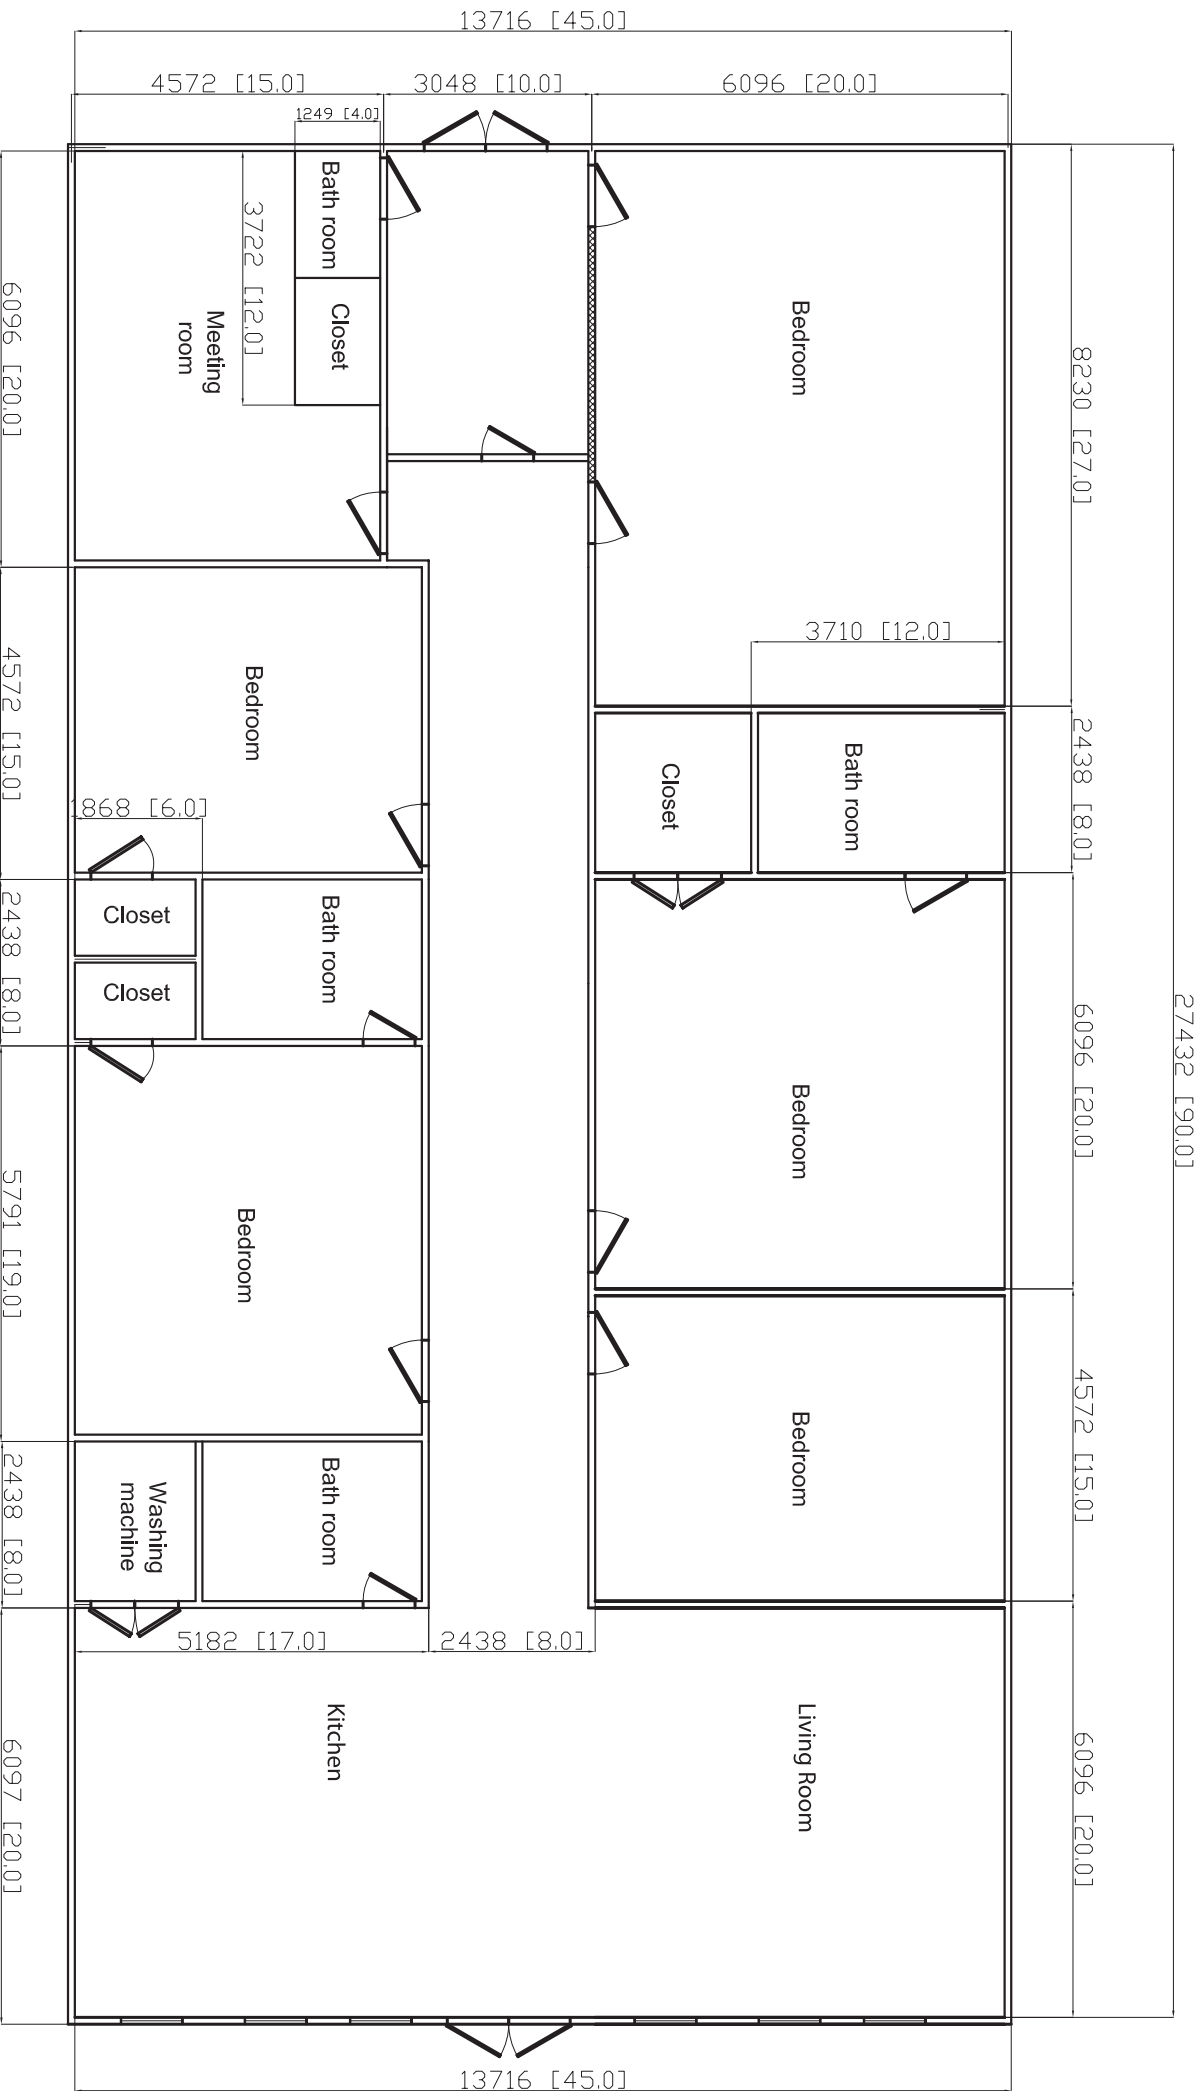

House Layout # 520 4050 SQ FT Size 45'x90'

5 Bed Rooms 4 Bathroom

#540 520 4050 SQ FT 45X90 5BR 4Bath
6.21.10 rev 1N